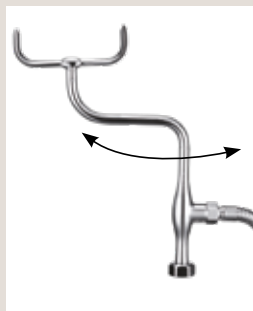

Normal spout

The underside of a bath spout of a normal, traditional bath tap.

Burlington spout

The underside of a Burlington bath tap with a Neoperl aerator.

Normal tap

Water flow in a normal traditional tap.

Low pressure

Low pressure water flow with a Burlington tap using a flow straightener.

High pressure

High pressure water flow with a Burlington tap using an aerator.

Our taps are designed to deliver the following maximum flows of water, regardless of the incoming water pressure:

Basin taps: 13L per minute.
 Bath tap: 14L per minute.
 Bath shower mixer: 22L per minute.

Swivelling spouts

All our bath fillers and bath shower mixer spouts swivel - so you don't have the spout in your way when you shower.

Angled mixers

All our bath fillers and bath shower mixers are available in an 'angled' version.

S adjuster

The S adjuster allows the telephone handset to be positioned over the bath. The bath shower mixer can be installed with or without the 'S adjuster'.