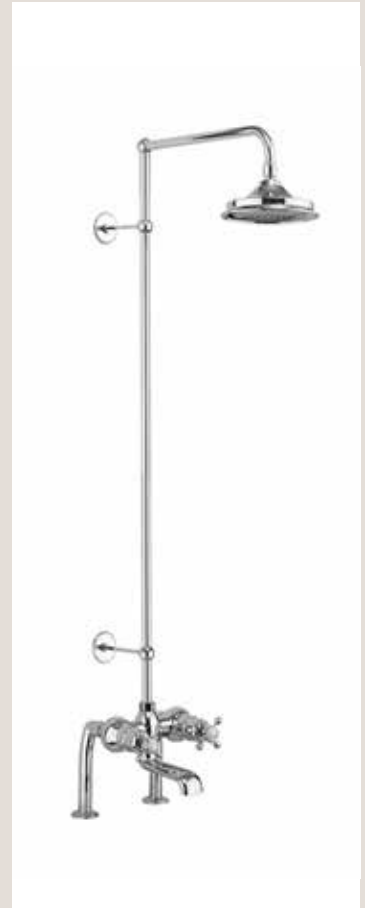

Traditional brass faceplate and Claremont handle with ceramic lever

Wall outlet and 1500mm shower hose

Adjustable wall bracket and handset with ceramic handle

390mm fixed shower arm

6", 9", 12" airburst shower head

Traditional brass body and Claremont handle with ceramic lever

Adjustable wall bracket, 1500mm shower hose and handset with ceramic handle

18mm diameter vertical brass shower riser

355mm adjustable swivel shower arm

6", 9", 12" airburst shower head

6" code: BAF3S MED + V16	£978
9" code: BAF3S MED + V17	£1058
12" code: BAF3S MED + V60	£1108

Medici Tay thermostatic two outlet twin control bath shower mixer valve with independent flow diverter and temperature controls

Traditional brass body and Claremont handles, with ceramic indices

Brass bath spout with swivel function

18mm diameter vertical brass shower riser

355mm adjustable swivel shower arm

6", 9", 12" Airburst shower head