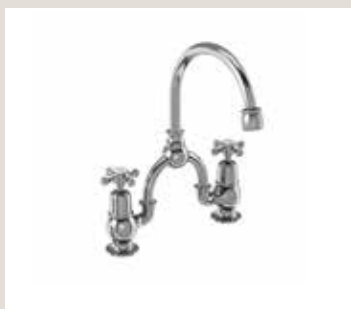

Code: CL13 MED £241
Regent code: CLR13 MED £261

Medici Claremont basin tap 3"

Code: CL1 MED £139
Regent code: CLR1 MED £179

Medici Claremont basin tap 5"

Code: CL2 MED £185
Regent code: CLR2 MED £225

Medici Claremont two tap hole bridge mixer with swivelling spout with plug and chain waste

Code: CL10 MED £381
Regent code: CLR10 MED £421

Medici Claremont two tap hole arch mixer with curved spout 200mm

Code: CL27 MED £329
Regent code: CLR27 MED £369

Medici Claremont two tap hole arch mixer with curved spout 230mm

Code: CL28 MED £329
Regent code: CLR28 MED £369

Medici Claremont three tap hole mixer with pop-up waste

Code: CL12 MED £321
Regent code: CLR12 MED £381

BASIN TAPS

Unique Aesthetics

The Chelsea brassware range is also available in Medici. Each come with their own bespoke tap heads and are not available with any of the other brassware tap head choices. The Medici Chelsea range also comes with the choice of a curved or straight spout.