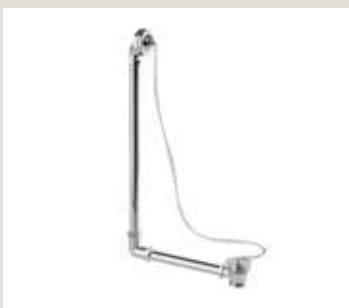

Medici exposed bath overflow plug and chain

Code: W4 MED £159