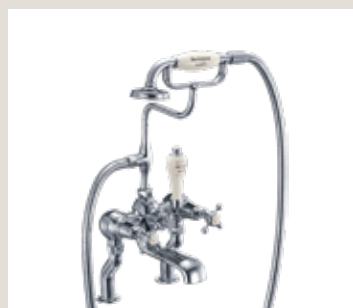

Code: T2DB MED £975

BATH TAPS

Wall-mounted

Medici Claremont bath filler wall-mounted

Code: CL24 MED £399

Medici Claremont bath shower mixer wall-mounted with S adjuster

Code: CL17 MED £654

Medici Claremont angled bath shower mixer wall-mounted

Code: CL21 MED £713

Deck-mounted

Medici Claremont bath filler deck-mounted

Code: CL23 MED £399

Medici Claremont bath taps deck-mounted

Code: CL3 MED £160

Medici Claremont bath shower mixer deck-mounted

Code: CL15 MED £654

CONCEALED SHOWERING

Medici Trent thermostatic single outlet concealed brass shower valve with independent temperature control

Traditional brass faceplate and Claremont handle with ceramic lever

390mm fixed shower arm