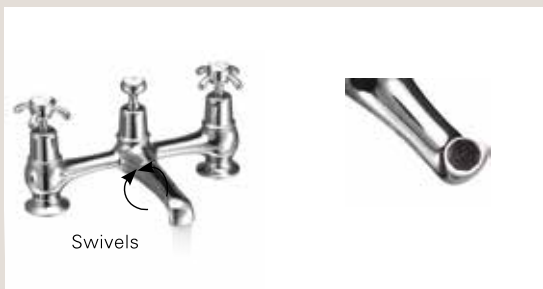

Low pressure

Low pressure water flow with a Burlington tap using a flow straightener.

High pressure

High pressure water flow with a Burlington tap using an aerator.

Our taps are designed to deliver the following maximum flows of water, regardless of the incoming water pressure:

Basin taps: 13L per minute.
 Bath tap: 14L per minute.
 Bath shower mixer: 22L per minute.

Swivelling spouts

All our bath fillers and bath shower mixer spouts swivel - so you don't have the spout in your way when you shower.

Angled mixers

All our bath fillers and bath shower mixers are available in an 'angled' version.

S adjuster

The S adjuster allows the telephone handset to be positioned over the bath. The bath shower mixer can be installed with or without the 'S adjuster'.