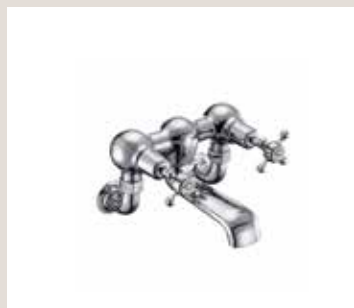

BATH TAPS

Wall-mounted

Medici Claremont bath filler wall-mounted

Code: CL24 MED £399