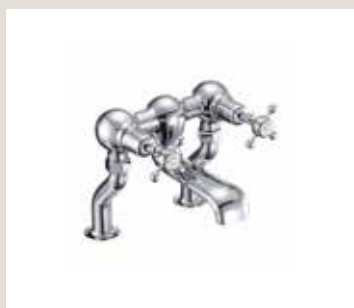

Deck-mounted

Medici Claremont bath filler deck-mounted

Code: CL23 MED £399