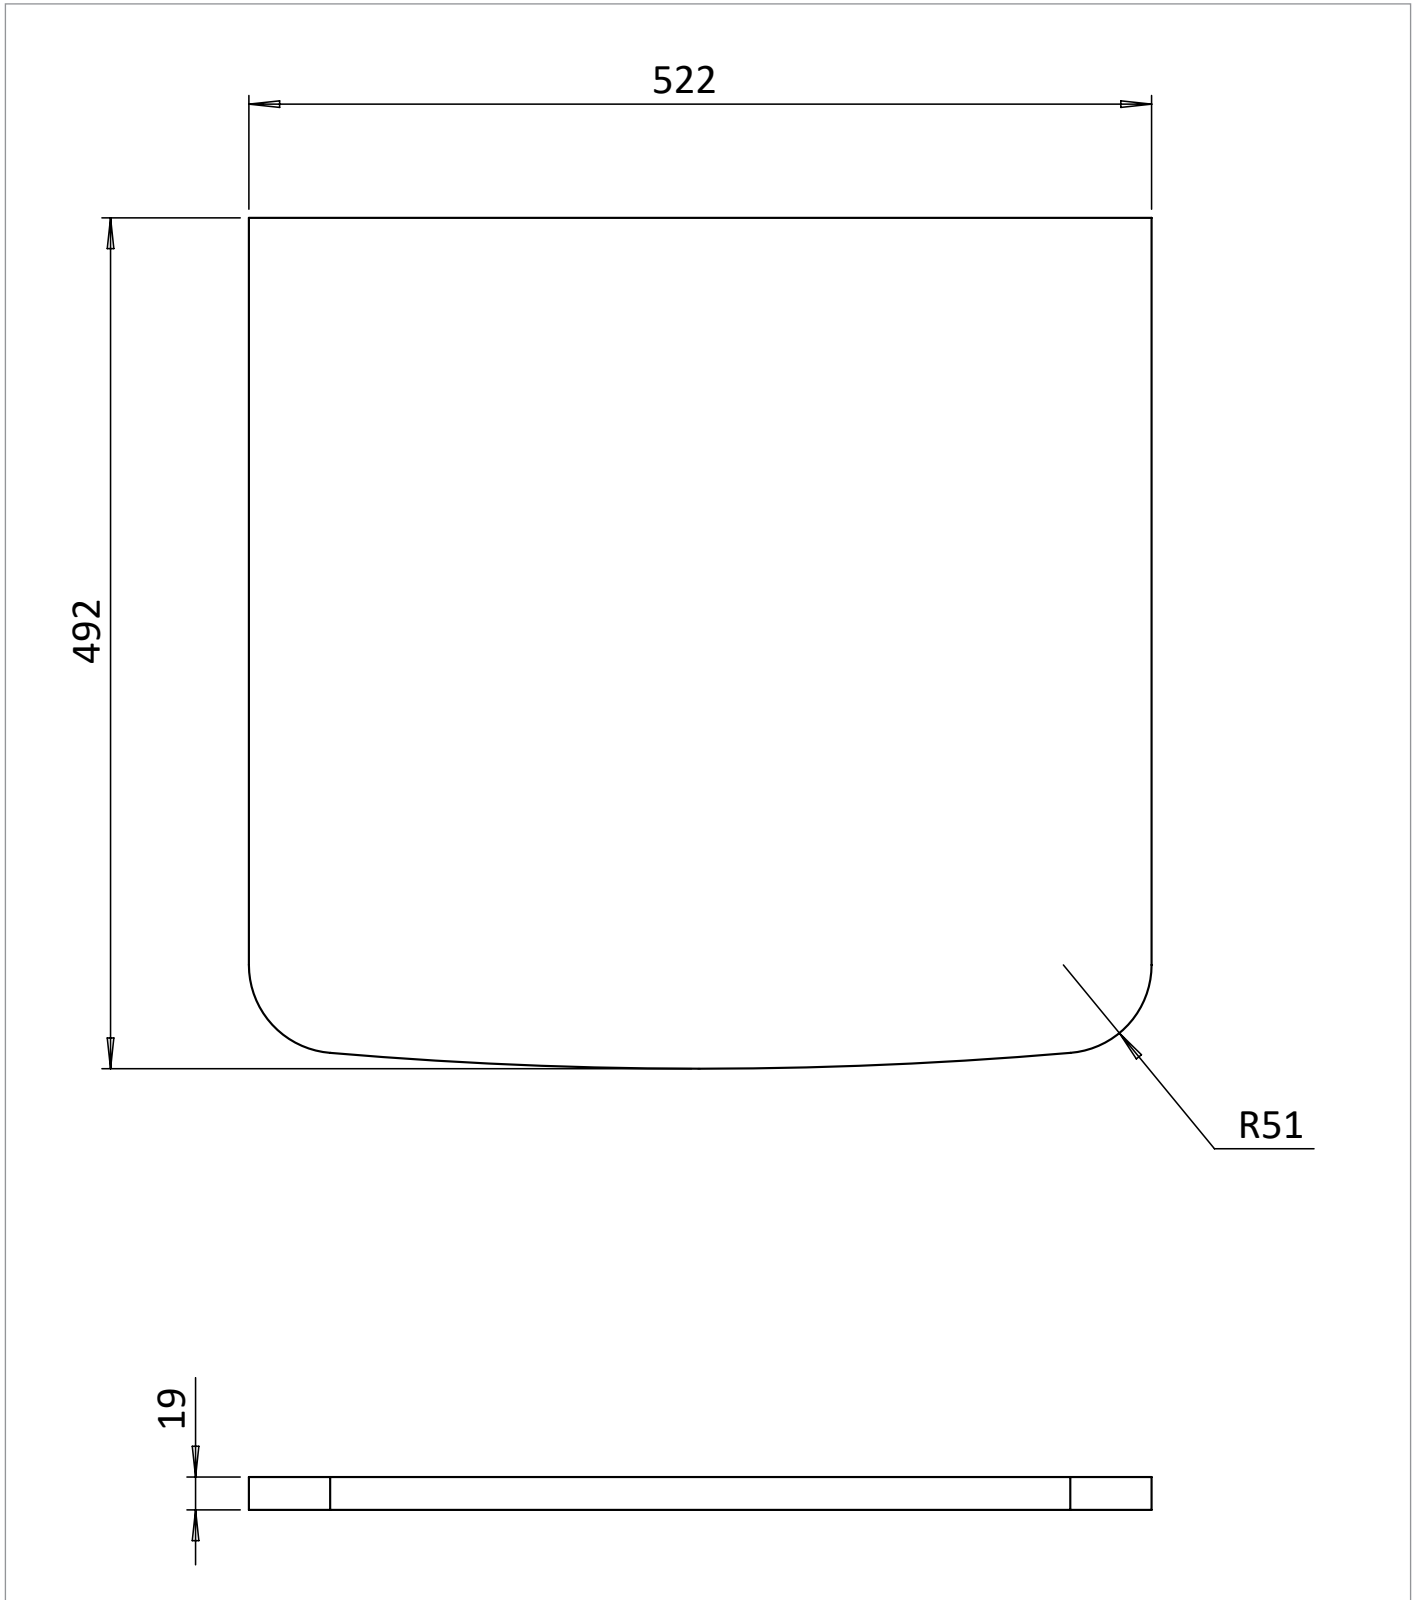

PRODUCT DATA SHEET

Burlington[®]

PRODUCT CODE

GU560TDOK

RANGE

Guild

DESCRIPTION

Guild Vanity Top 560mm Undrilled Dark Oak

CATEGORY	Furniture
WARRANTY DETAILS	10 Years
COLOUR	Dark Oak
FINISH APPLICATION	Veneer
PRIMARY MATERIAL	MDF
SECONDARY MATERIAL	Wood
INSTALL TYPE	Furniture Mounted
PRODUCT WIDTH MM	522
PRODUCT HEIGHT MM	19
PRODUCT DEPTH MM	492
PRODUCT NET WEIGHT KG	5
STANDARDS	BS EN 14749:2016+A1:2022

TECHNICAL DIMENSIONS

Dimensions in mm unless otherwise specified.

Tolerances (per material type) apply.

SPARES LIST

Only the parts labelled are available as spares.

NO SPARES AVAILABLE