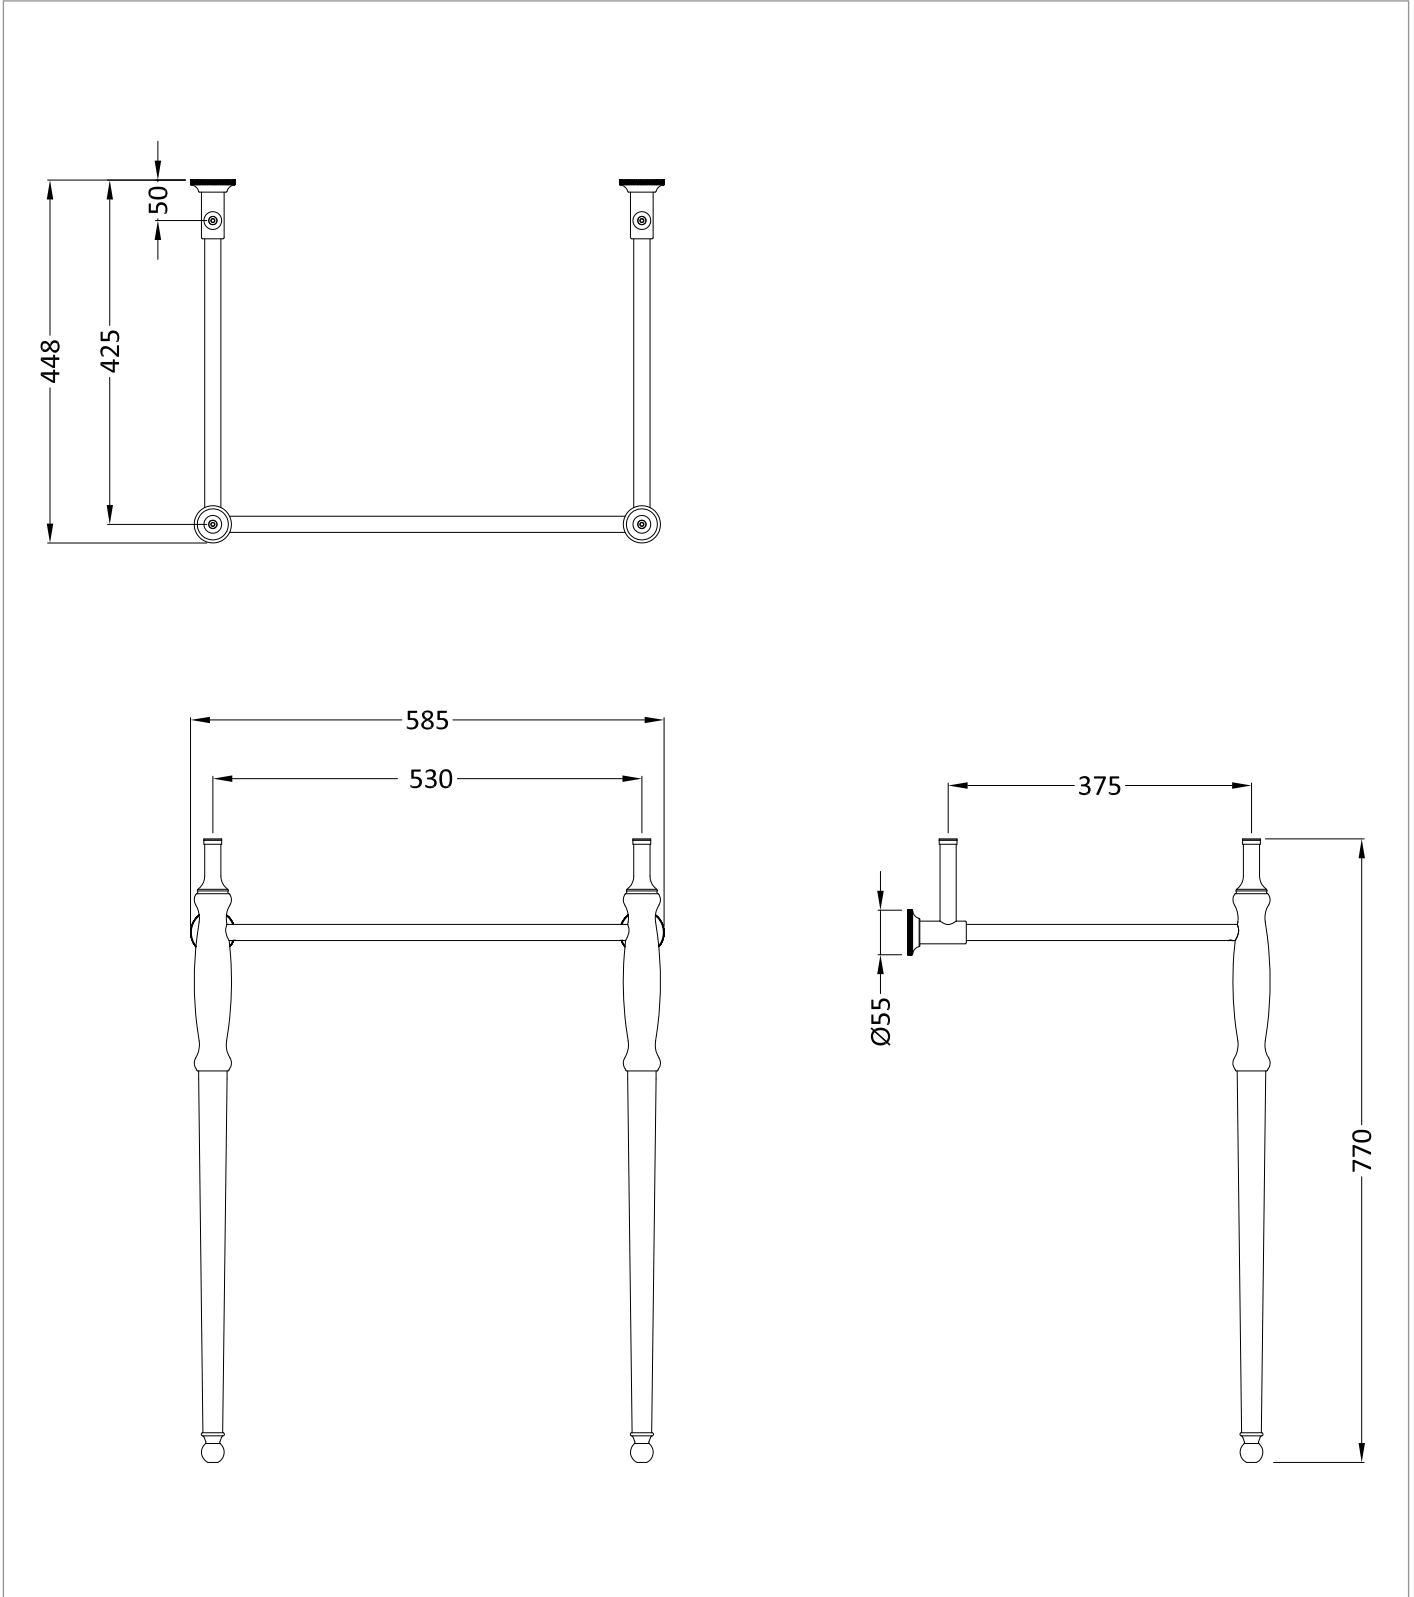

## DESCRIPTION

Guild Basin Stand 62cm Gold

CATEGORY	Sanitaryware
WARRANTY DETAILS	15 Years
COLOUR	Gold
FINISH APPLICATION	PVD
PRIMARY MATERIAL	Zinc Alloy
INSTALL TYPE	Wall Mounted
PRODUCT WIDTH MM	585
PRODUCT HEIGHT MM	770
PRODUCT DEPTH MM	448
PRODUCT NET WEIGHT KG	5.22
STANDARDS	ISO9001

## TECHNICAL DIMENSIONS

Dimensions in mm unless otherwise specified.

Tolerances (per material type) apply.

**SPARES LIST**

Only the parts labelled are available as spares.

NUMBER	PART CODE	DESCRIPTION
1	SP1808	Guild Foot For Basin Stands Piece In Brushed Nickel
	SP1809	Guild Foot For Basin Stands Piece In Gold
	SP1807	Guild Foot For Basin Stands Piece In Chrome
2	SP1811	Guild Leg For Basin Stands Piece In Brushed Nickel
	SP1812	Guild Leg For Basin Stands Piece In Gold
	SP1810	Guild Leg For Basin Stands Piece In Chrome
3	SP843GOLD	Guild Adjustable Screw Of Basin Stands Piece In Gold
4	SP1806	Guild Floor Fixing Basin Stands Set