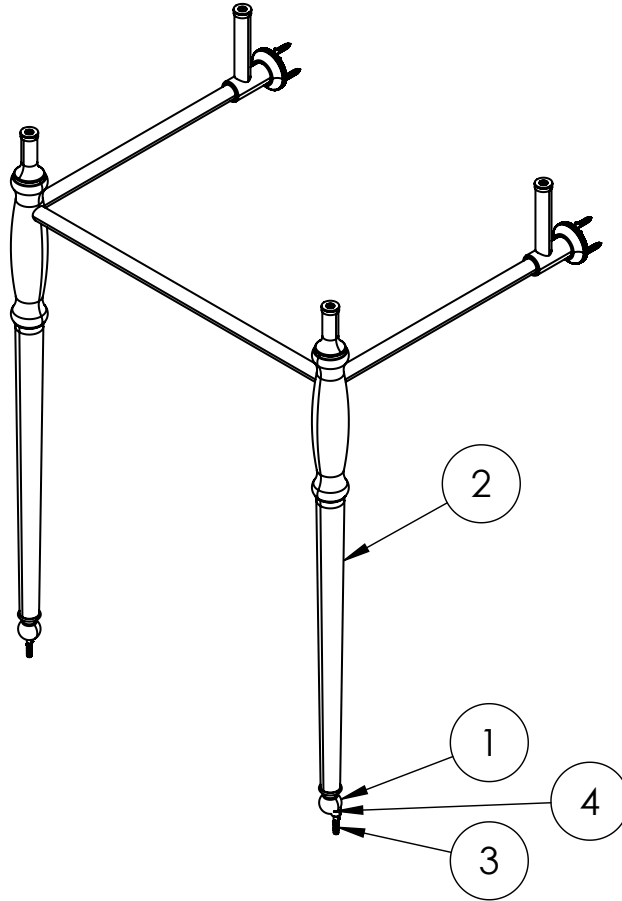

## DESCRIPTION

Guild Basin Stand 62cm Gold

CATEGORY	Sanitaryware
WARRANTY DETAILS	15 Years
COLOUR	Gold
FINISH APPLICATION	PVD
PRIMARY MATERIAL	Zinc Alloy
INSTALL TYPE	Wall Mounted
PRODUCT WIDTH MM	585
PRODUCT HEIGHT MM	770
PRODUCT DEPTH MM	448
PRODUCT NET WEIGHT KG	5.22
STANDARDS	ISO9001

## TECHNICAL DIMENSIONS

Dimensions in mm unless otherwise specified.

Tolerances (per material type) apply.

**SPARES LIST**

Only the parts labelled are available as spares.

NUMBER	PART CODE	DESCRIPTION
1	SP1808	Guild Foot For Basin Stands Piece In Brushed Nickel
	SP1809	Guild Foot For Basin Stands Piece In Gold
	SP1807	Guild Foot For Basin Stands Piece In Chrome
2	SP1811	Guild Leg For Basin Stands Piece In Brushed Nickel
	SP1812	Guild Leg For Basin Stands Piece In Gold
	SP1810	Guild Leg For Basin Stands Piece In Chrome
3	SP843GOLD	Guild Adjustable Screw Of Basin Stands Piece In Gold
4	SP1806	Guild Floor Fixing Basin Stands Set