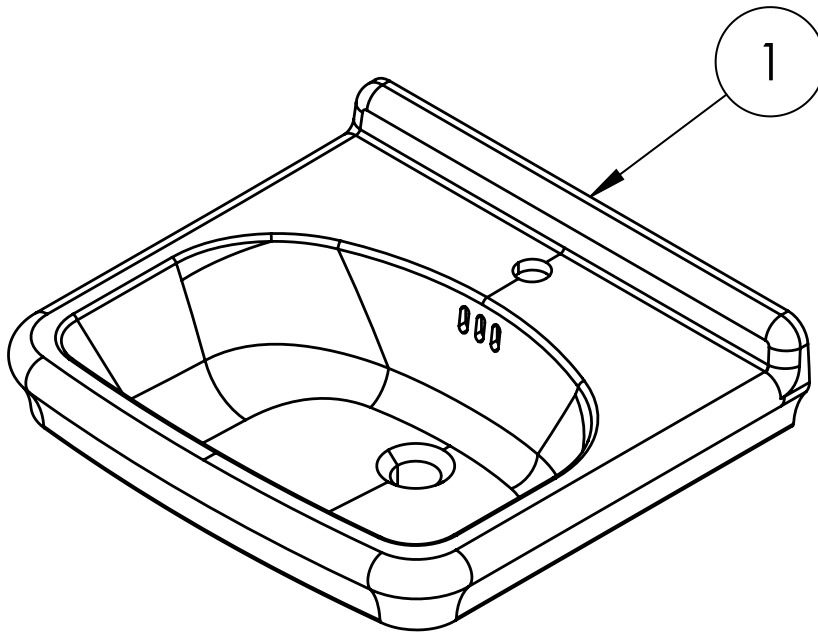

SPARES LIST

Only the parts labelled are available as spares.

NUMBER	PART CODE	DESCRIPTION
1	SP1714	Basin fixings Burlington/ Britton basins