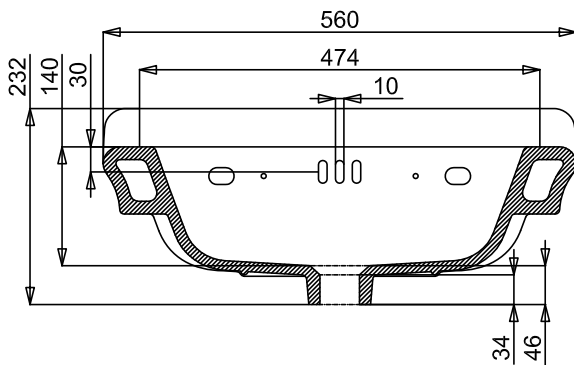

## DESCRIPTION

Guild Basin 560mm 1TH White

CATEGORY	Sanitaryware
WARRANTY DETAILS	Lifetime
COLOUR	Gloss White
FINISH APPLICATION	Glazed
PRIMARY MATERIAL	Fine Fire Clay
INSTALL TYPE	Wall Mounted
PRODUCT WIDTH MM	560
PRODUCT HEIGHT MM	232
PRODUCT DEPTH MM	510
PRODUCT NET WEIGHT KG	15.5
STANDARDS	EN 31:2011, EN 14688:2015

TAP HOLES	1TH
FIXINGS INCLUDED	No
OVERFLOW	Yes
BASIN WASTE SIZE	45mm

## TECHNICAL DIMENSIONS

Dimensions in mm unless otherwise specified.

Tolerances (per material type) apply.