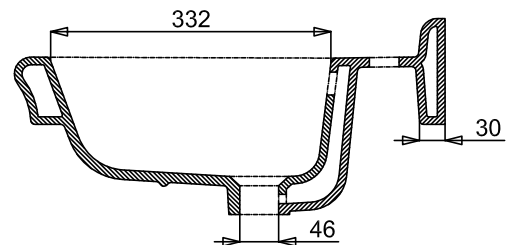

## DESCRIPTION

Guild Basin 560mm 1TH White

CATEGORY	Sanitaryware
WARRANTY DETAILS	Lifetime
COLOUR	Gloss White
FINISH APPLICATION	Glazed
PRIMARY MATERIAL	Fine Fire Clay
INSTALL TYPE	Wall Mounted
PRODUCT WIDTH MM	560
PRODUCT HEIGHT MM	232
PRODUCT DEPTH MM	510
PRODUCT NET WEIGHT KG	15.5
STANDARDS	EN 31:2011, EN 14688:2015

TAP HOLES	1TH
FIXINGS INCLUDED	No
OVERFLOW	Yes
BASIN WASTE SIZE	45mm

## TECHNICAL DIMENSIONS

Dimensions in mm unless otherwise specified.

Tolerances (per material type) apply.