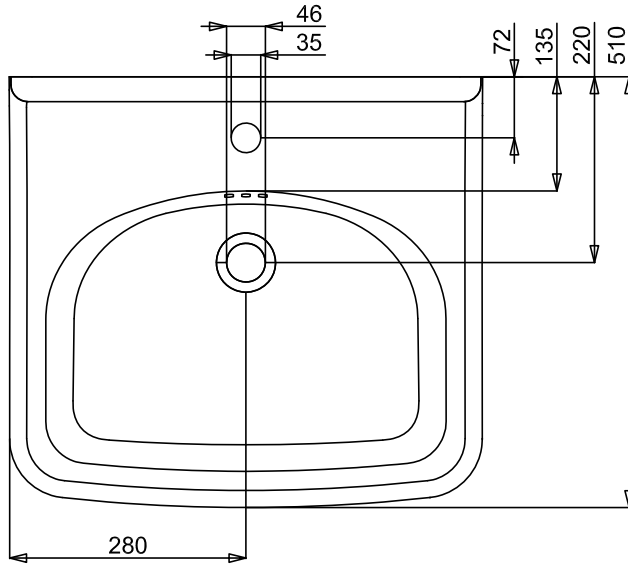

## DESCRIPTION

Guild Basin 560mm 1TH White

CATEGORY	Sanitaryware
WARRANTY DETAILS	Lifetime
COLOUR	Gloss White
FINISH APPLICATION	Glazed
PRIMARY MATERIAL	Fine Fire Clay
INSTALL TYPE	Wall Mounted
PRODUCT WIDTH MM	560
PRODUCT HEIGHT MM	232
PRODUCT DEPTH MM	510
PRODUCT NET WEIGHT KG	15.5
STANDARDS	EN 31:2011, EN 14688:2015

TAP HOLES	1TH
FIXINGS INCLUDED	No
OVERFLOW	Yes
BASIN WASTE SIZE	45mm

## TECHNICAL DIMENSIONS

Dimensions in mm unless otherwise specified.

Tolerances (per material type) apply.