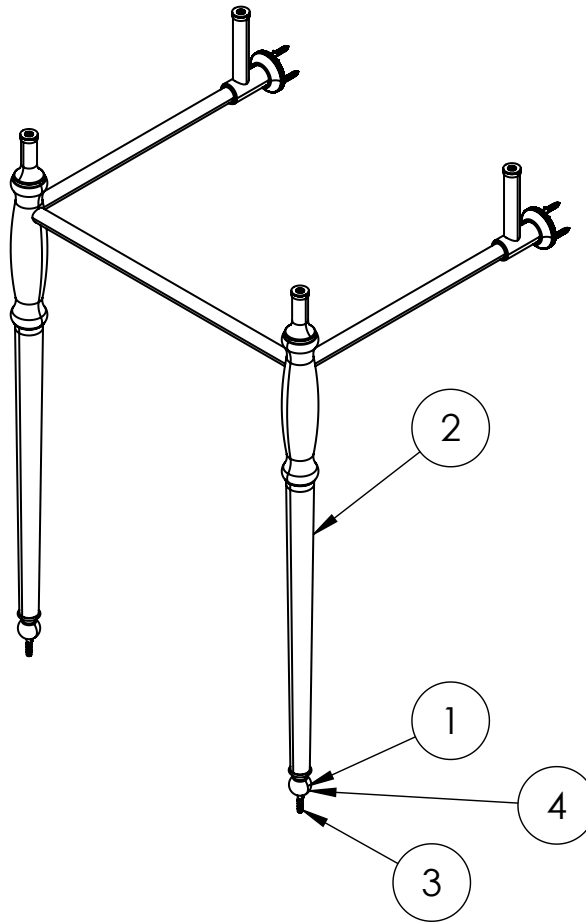

CATEGORY	Sanitaryware
WARRANTY DETAILS	15 Years
COLOUR	Chrome
FINISH APPLICATION	Electroplated
PRIMARY MATERIAL	Zinc Alloy
INSTALL TYPE	Wall Mounted
PRODUCT WIDTH MM	535
PRODUCT HEIGHT MM	770
PRODUCT DEPTH MM	448
PRODUCT NET WEIGHT KG	5.14
STANDARDS	ISO9001

FIXINGS INCLUDED	Yes
------------------	-----

TECHNICAL DIMENSIONS

Dimensions in mm unless otherwise specified.

Tolerances (per material type) apply.

SPARES LIST

Only the parts labelled are available as spares.

NUMBER	PART CODE	DESCRIPTION
1	SP1809	Guild Foot For Basin Stands Piece In Gold
	SP1808	Guild Foot For Basin Stands Piece In Brushed Nickel
	SP1807	Guild Foot For Basin Stands Piece In Chrome
2	SP1812	Guild Leg For Basin Stands Piece In Gold
	SP1811	Guild Leg For Basin Stands Piece In Brushed Nickel
	SP1810	Guild Leg For Basin Stands Piece In Chrome
3	SP843GOLD	Guild Adjustable Screw Of Basin Stands Piece In Gold
4	SP1806	Guild Floor Fixing Basin Stands Set