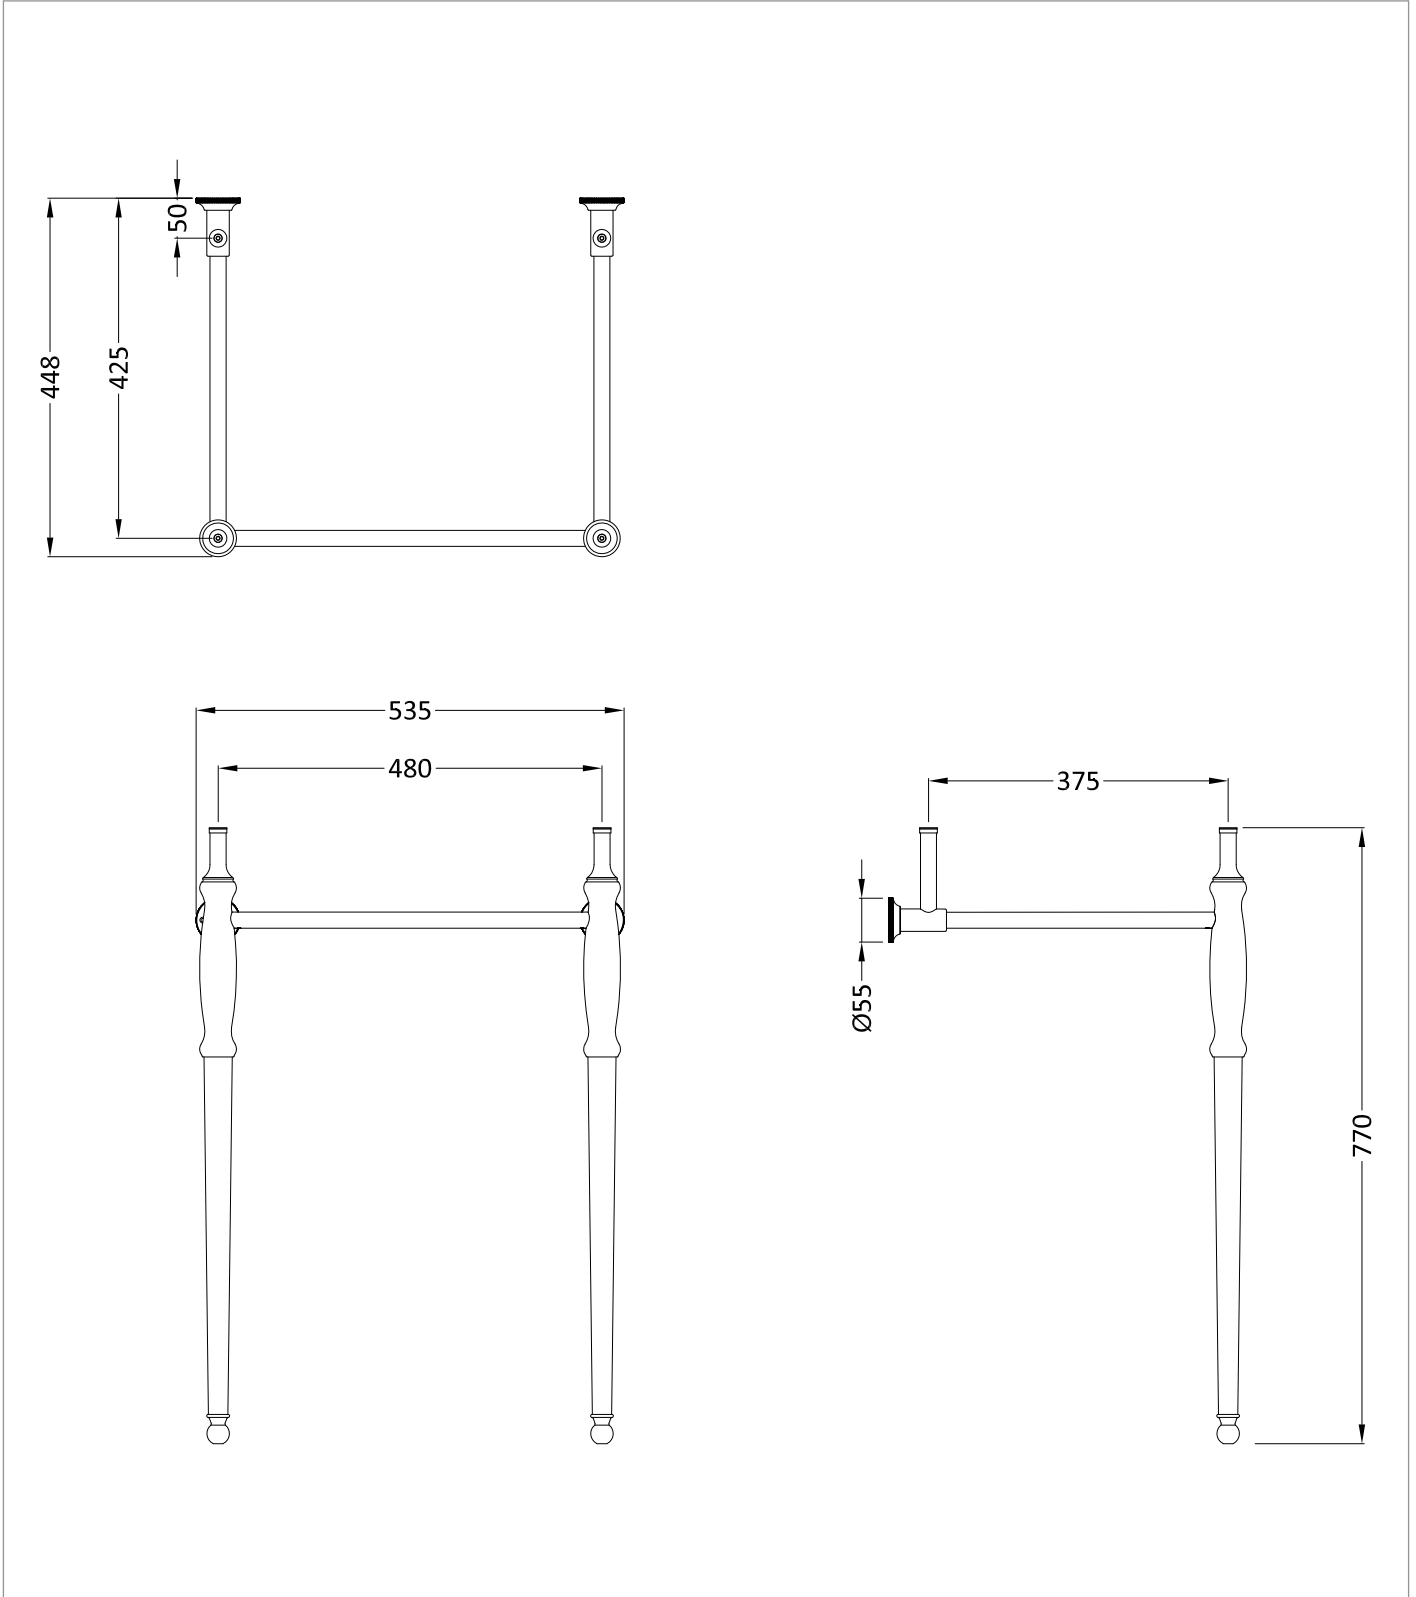

PRODUCT DATA SHEET

Burlington[®]

PRODUCT CODE

GU56X77C

RANGE

Guild

DESCRIPTION

Guild Basin Stand 560mm Chrome

CATEGORY	Sanitaryware
WARRANTY DETAILS	15 Years
COLOUR	Chrome
FINISH APPLICATION	Electroplated
PRIMARY MATERIAL	Zinc Alloy
INSTALL TYPE	Wall Mounted
PRODUCT WIDTH MM	535
PRODUCT HEIGHT MM	770
PRODUCT DEPTH MM	448
PRODUCT NET WEIGHT KG	5.14
STANDARDS	ISO9001

FIXINGS INCLUDED	Yes
------------------	-----

TECHNICAL DIMENSIONS

Dimensions in mm unless otherwise specified.

Tolerances (per material type) apply.

SPARES LIST

Only the parts labelled are available as spares.

NUMBER	PART CODE	DESCRIPTION
1	SP1809	Guild Foot For Basin Stands Piece In Gold
	SP1808	Guild Foot For Basin Stands Piece In Brushed Nickel
	SP1807	Guild Foot For Basin Stands Piece In Chrome
2	SP1812	Guild Leg For Basin Stands Piece In Gold
	SP1811	Guild Leg For Basin Stands Piece In Brushed Nickel
	SP1810	Guild Leg For Basin Stands Piece In Chrome
3	SP843GOLD	Guild Adjustable Screw Of Basin Stands Piece In Gold
4	SP1806	Guild Floor Fixing Basin Stands Set