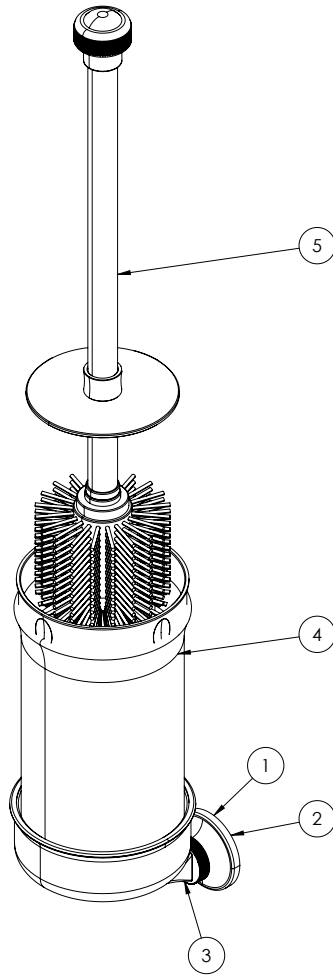

## DESCRIPTION

Guild Toilet Brush Holder Chrome

CATEGORY	Accessories
WARRANTY DETAILS	15 Years
COLOUR	Chrome
FINISH APPLICATION	Electroplated
PRIMARY MATERIAL	Brass
SECONDARY MATERIAL	Zamac
INSTALL TYPE	Wall Mounted
PRODUCT WIDTH MM	97
PRODUCT HEIGHT MM	451
PRODUCT DEPTH MM	127
PRODUCT NET WEIGHT KG	1.34

## TECHNICAL DIMENSIONS

Dimensions in mm unless otherwise specified.

Tolerances (per material type) apply.

**SPARES LIST**

Only the parts labelled are available as spares.

NUMBER	PART CODE	DESCRIPTION
1	SP1813	Guild Screw Bag For GU003, GU005, GU011, GU013, GU021 And GU025
2	SP1815	Guild Wall Mounting Plate For Accessories
3	SP1816	Guild Grub Screws For Accessories
4	SP1819	Guild Ceramic Wc Holder For GU025
5	SP1823	Guild Brush Set For GU025L With Silicone Brush Head
	SP1824	Guild Brush Set For GU025G With Silicone Brush Head
	SP1822	Guild Brush Set For GU025C With Silicone Brush Head