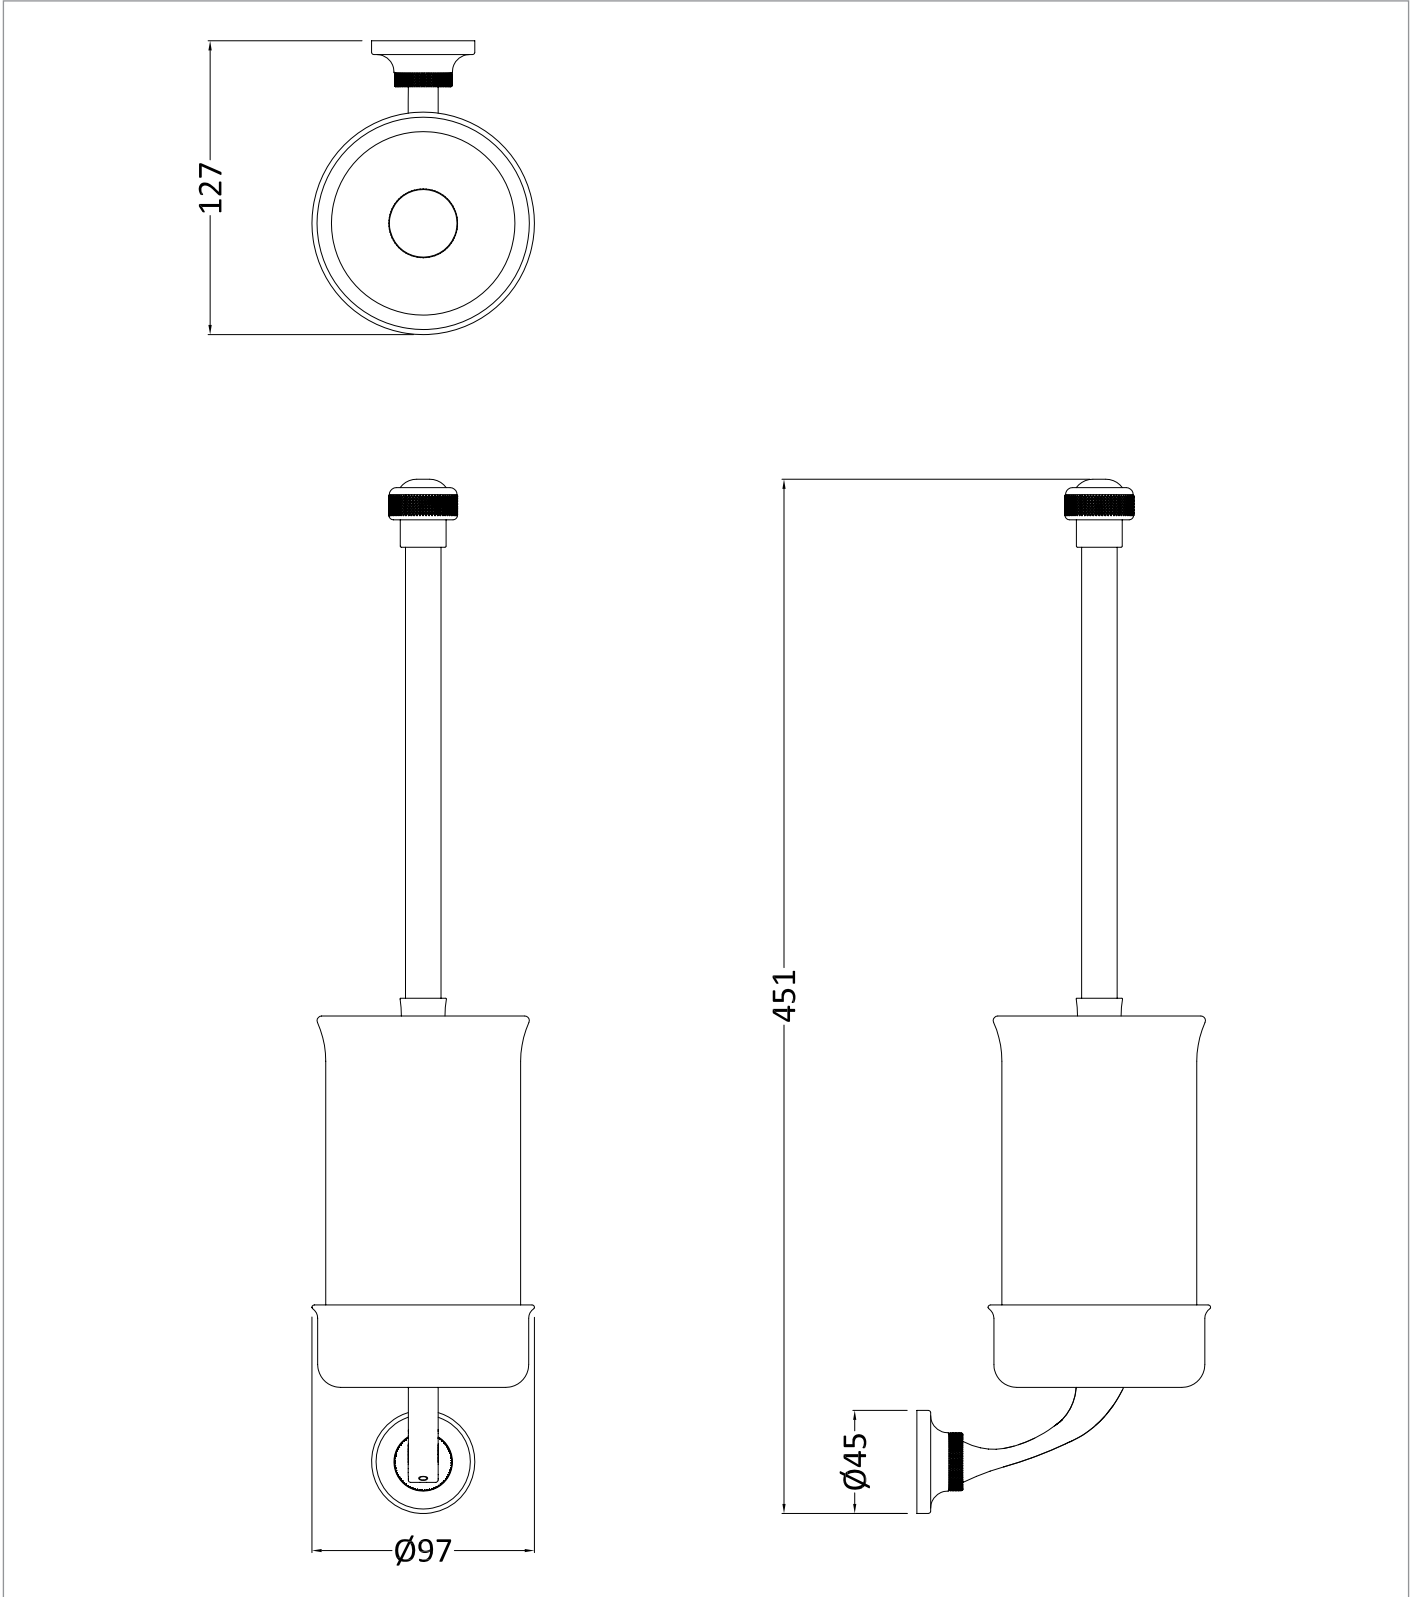

## DESCRIPTION

Guild Toilet Brush Holder Chrome

CATEGORY	Accessories
WARRANTY DETAILS	15 Years
COLOUR	Chrome
FINISH APPLICATION	Electroplated
PRIMARY MATERIAL	Brass
SECONDARY MATERIAL	Zamac
INSTALL TYPE	Wall Mounted
PRODUCT WIDTH MM	97
PRODUCT HEIGHT MM	451
PRODUCT DEPTH MM	127
PRODUCT NET WEIGHT KG	1.34

## TECHNICAL DIMENSIONS

Dimensions in mm unless otherwise specified.

Tolerances (per material type) apply.

**SPARES LIST**

Only the parts labelled are available as spares.

NUMBER	PART CODE	DESCRIPTION
1	SP1813	Guild Screw Bag For GU003, GU005, GU011, GU013, GU021 And GU025
2	SP1815	Guild Wall Mounting Plate For Accessories
3	SP1816	Guild Grub Screws For Accessories
4	SP1819	Guild Ceramic Wc Holder For GU025
5	SP1823	Guild Brush Set For GU025L With Silicone Brush Head
	SP1824	Guild Brush Set For GU025G With Silicone Brush Head
	SP1822	Guild Brush Set For GU025C With Silicone Brush Head