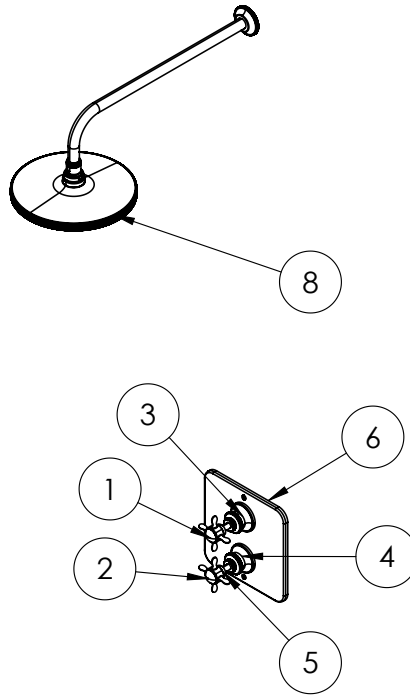

MINIMUM PRESSURE (BAR)	0.5
MAX WORKING PRESSURE (BAR)	5
NUMBER OF OUTLETS	1
NUMBER OF FUNCTIONS	1
HEADWORK	Thermostatic cartridge, 3/4" Quarter turn ceramic cartridge
SWIVEL SPOUT	No
INLET CONNECTIONS THREAD	G3/4"
OUTLET CONNECTIONS THREAD	G1/2"
WASTE INCLUDED	No
ANTI-SCALD	No
ENERGY SAVING	No
SHOWER HOSE & HANDSET ARE INCLUDED	No

## TECHNICAL DIMENSIONS

Dimensions in mm unless otherwise specified.

Tolerances (per material type) apply.

## SPARES LIST

Only the parts labelled are available as spares.

NUMBER	PART CODE	DESCRIPTION
1	SP1857	Guild B logo ceramic indice with O ring for shower products
2	SP1858	Guild Hot Cold ceramic indice with O ring for shower products
3	SP1859BNKL	Guild Diverter handle assembly for shower products in Brushed Nickel
	SP1859GOLD	Guild Diverter handle assembly for shower products in Gold
	SP1859CHR	Guild Diverter handle assembly for shower products in Chrome
4	SP1860BNKL	Guild Thermo handle assembly for shower products in Brushed Nickel
	SP1860GOLD	Guild Thermo handle assembly for shower products in Gold
	SP1860CHR	Guild Thermo handle assembly for shower products in Chrome
5	SP1861BNKL	Guild Handle cartridge cap assembly for shower products in Brushed Nickel
	SP1861GOLD	Guild Handle cartridge cap assembly for shower products in Gold
	SP1861CHR	Guild Handle cartridge cap assembly for shower products in Chrome
6	SP1862BNKL	Guild Square back plate only in Brushed Nickel
	SP1862GOLD	Guild Square back plate only in Gold
	SP1862CHR	Guild Square back plate only in Chrome
7	SP1863BNKL	Guild Metal block for shower valve in Brushed Nickel
	SP1863GOLD	Guild Metal block for shower valve in Gold
	SP1863CHR	Guild Metal block for shower valve in Chrome
8	SP1869BNKL	Guild shower head in Brushed Nickel
	SP1869GOLD	Guild shower head in Gold
	SP1869CHR	Guild shower head in Chrome