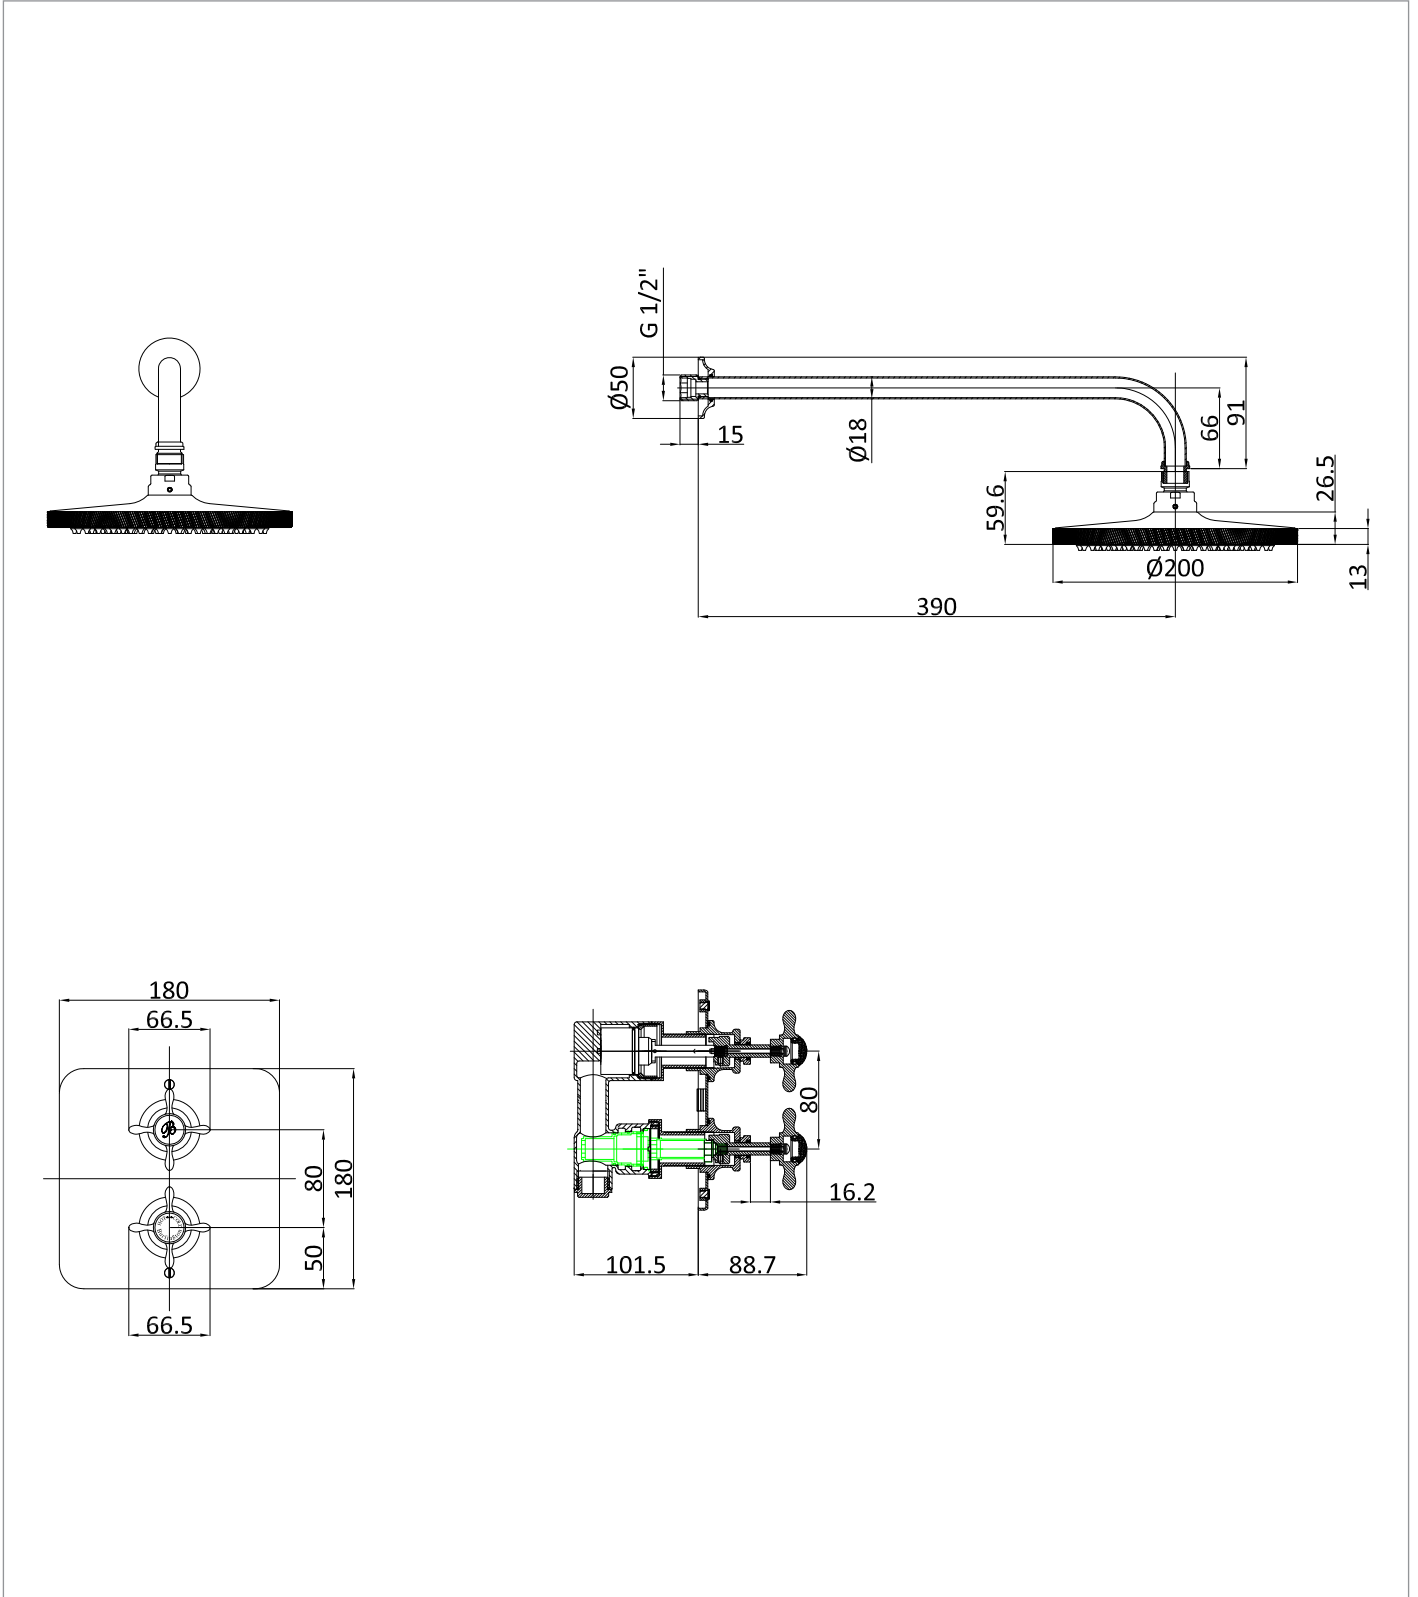

## DESCRIPTION

Guild Square Thermostatic Single Outlet Concealed Shower Valve with Fixed Shower Arm and Head Chrome

CATEGORY	Brassware
WARRANTY DETAILS	15 Years
COLOUR	Chrome
FINISH APPLICATION	Electroplated
PRIMARY MATERIAL	Brass
INSTALL TYPE	Wall Mounted
PRODUCT NET WEIGHT KG	3.53
STANDARDS	EN1111

MINIMUM PRESSURE (BAR)	0.5
MAX WORKING PRESSURE (BAR)	5
NUMBER OF OUTLETS	1
NUMBER OF FUNCTIONS	1
HEADWORK	Thermostatic cartridge, 3/4" Quarter turn ceramic cartridge
SWIVEL SPOUT	No
INLET CONNECTIONS THREAD	G3/4"
OUTLET CONNECTIONS THREAD	G1/2"
WASTE INCLUDED	No
ANTI-SCALD	No
ENERGY SAVING	No
SHOWER HOSE & HANDSET ARE INCLUDED	No

## TECHNICAL DIMENSIONS

Dimensions in mm unless otherwise specified.

Tolerances (per material type) apply.