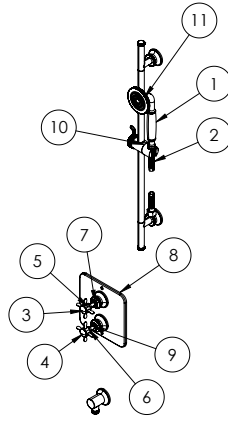

 Part of the Bathroom Brands Group

TECHNICAL DIMENSIONS

Dimensions in mm unless otherwise specified.

Tolerances (per material type) apply.

SPARES LIST

Only the parts labelled are available as spares.

NUMBER	PART CODE	DESCRIPTION
1	SP1854BNKL	Guild handset in Brushed Nickel
	SP1854GOLD	Guild handset in Gold
	SP1854CHR	Guild handset in Chrome
2	SP1855BNKL	Guild shower hose in Brushed Nickel
	SP1855GOLD	Guild shower hose in Gold
	SP1855CHR	Guild shower hose in Chrome
3	SP1857	Guild B logo ceramic indice with O ring for shower products
4	SP1858	Guild Hot Cold ceramic indice with O ring for shower products
5	SP1859BNKL	Guild Diverter handle assembly for shower products in Brushed Nickel
	SP1859GOLD	Guild Diverter handle assembly for shower products in Gold
	SP1859CHR	Guild Diverter handle assembly for shower products in Chrome
6	SP1860BNKL	Guild Thermo handle assembly for shower products in Brushed Nickel
	SP1860GOLD	Guild Thermo handle assembly for shower products in Gold
	SP1860CHR	Guild Thermo handle assembly for shower products in Chrome
7	SP1861BNKL	Guild Handle cartridge cap assembly for shower products in Brushed Nickel
	SP1861GOLD	Guild Handle cartridge cap assembly for shower products in Gold
	SP1861CHR	Guild Handle cartridge cap assembly for shower products in Chrome
8	SP1862BNKL	Guild Square back plate only in Brushed Nickel
	SP1862GOLD	Guild Square back plate only in Gold
	SP1862CHR	Guild Square back plate only in Chrome
9	SP1863BNKL	Guild Metal block for shower valve in Brushed Nickel
	SP1863GOLD	Guild Metal block for shower valve in Gold
	SP1863CHR	Guild Metal block for shower valve in Chrome
10	SP1867BNKL	Guild Handset holder for shower bar in Brushed Nickel
	SP1867GOLD	Guild Handset holder for shower bar in Gold
	SP1867CHR	Guild Handset holder for shower bar in Chrome
11	SP1869BNKL	Guild shower head in Brushed Nickel
	SP1869GOLD	Guild shower head in Gold
	SP1869CHR	Guild shower head in Chrome