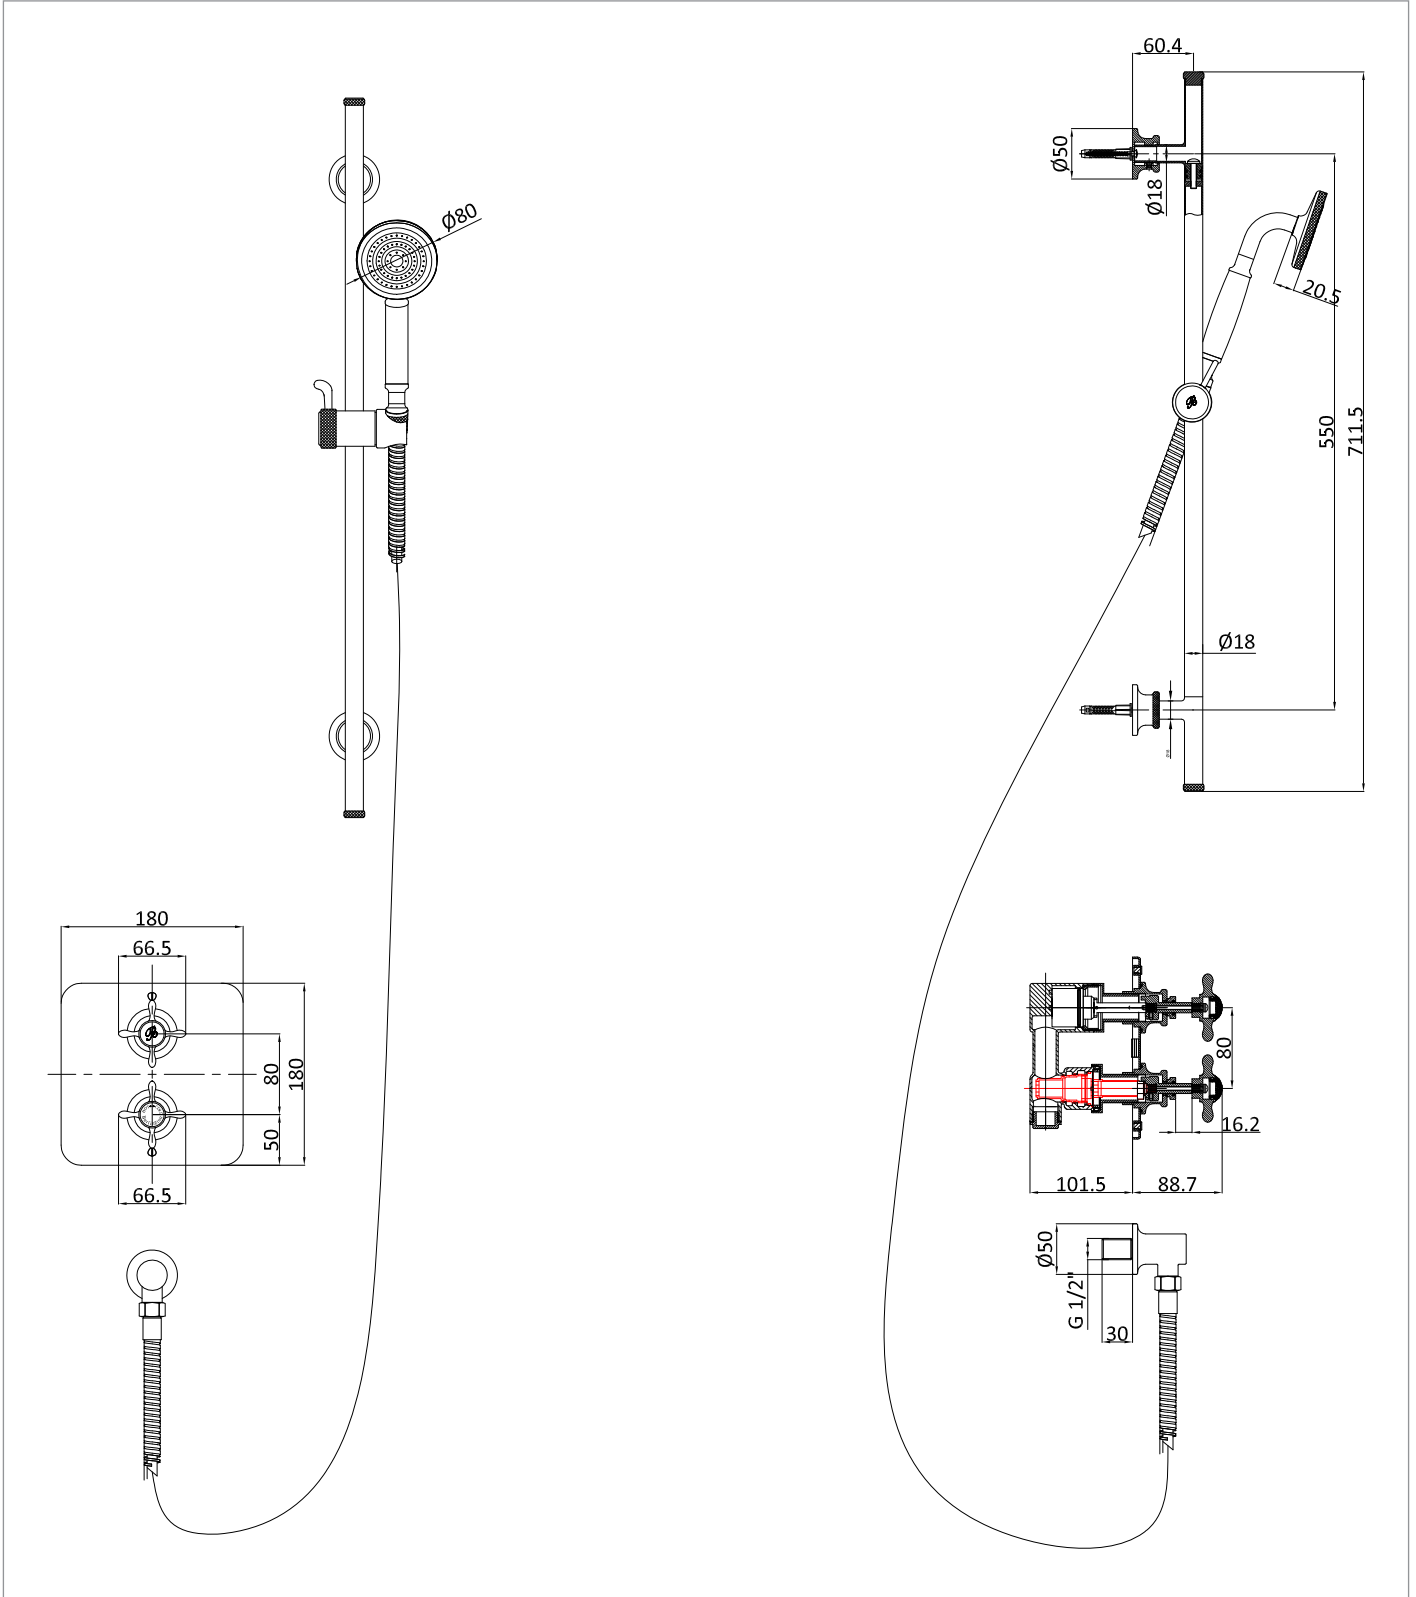

TECHNICAL DIMENSIONS

Dimensions in mm unless otherwise specified.

Tolerances (per material type) apply.