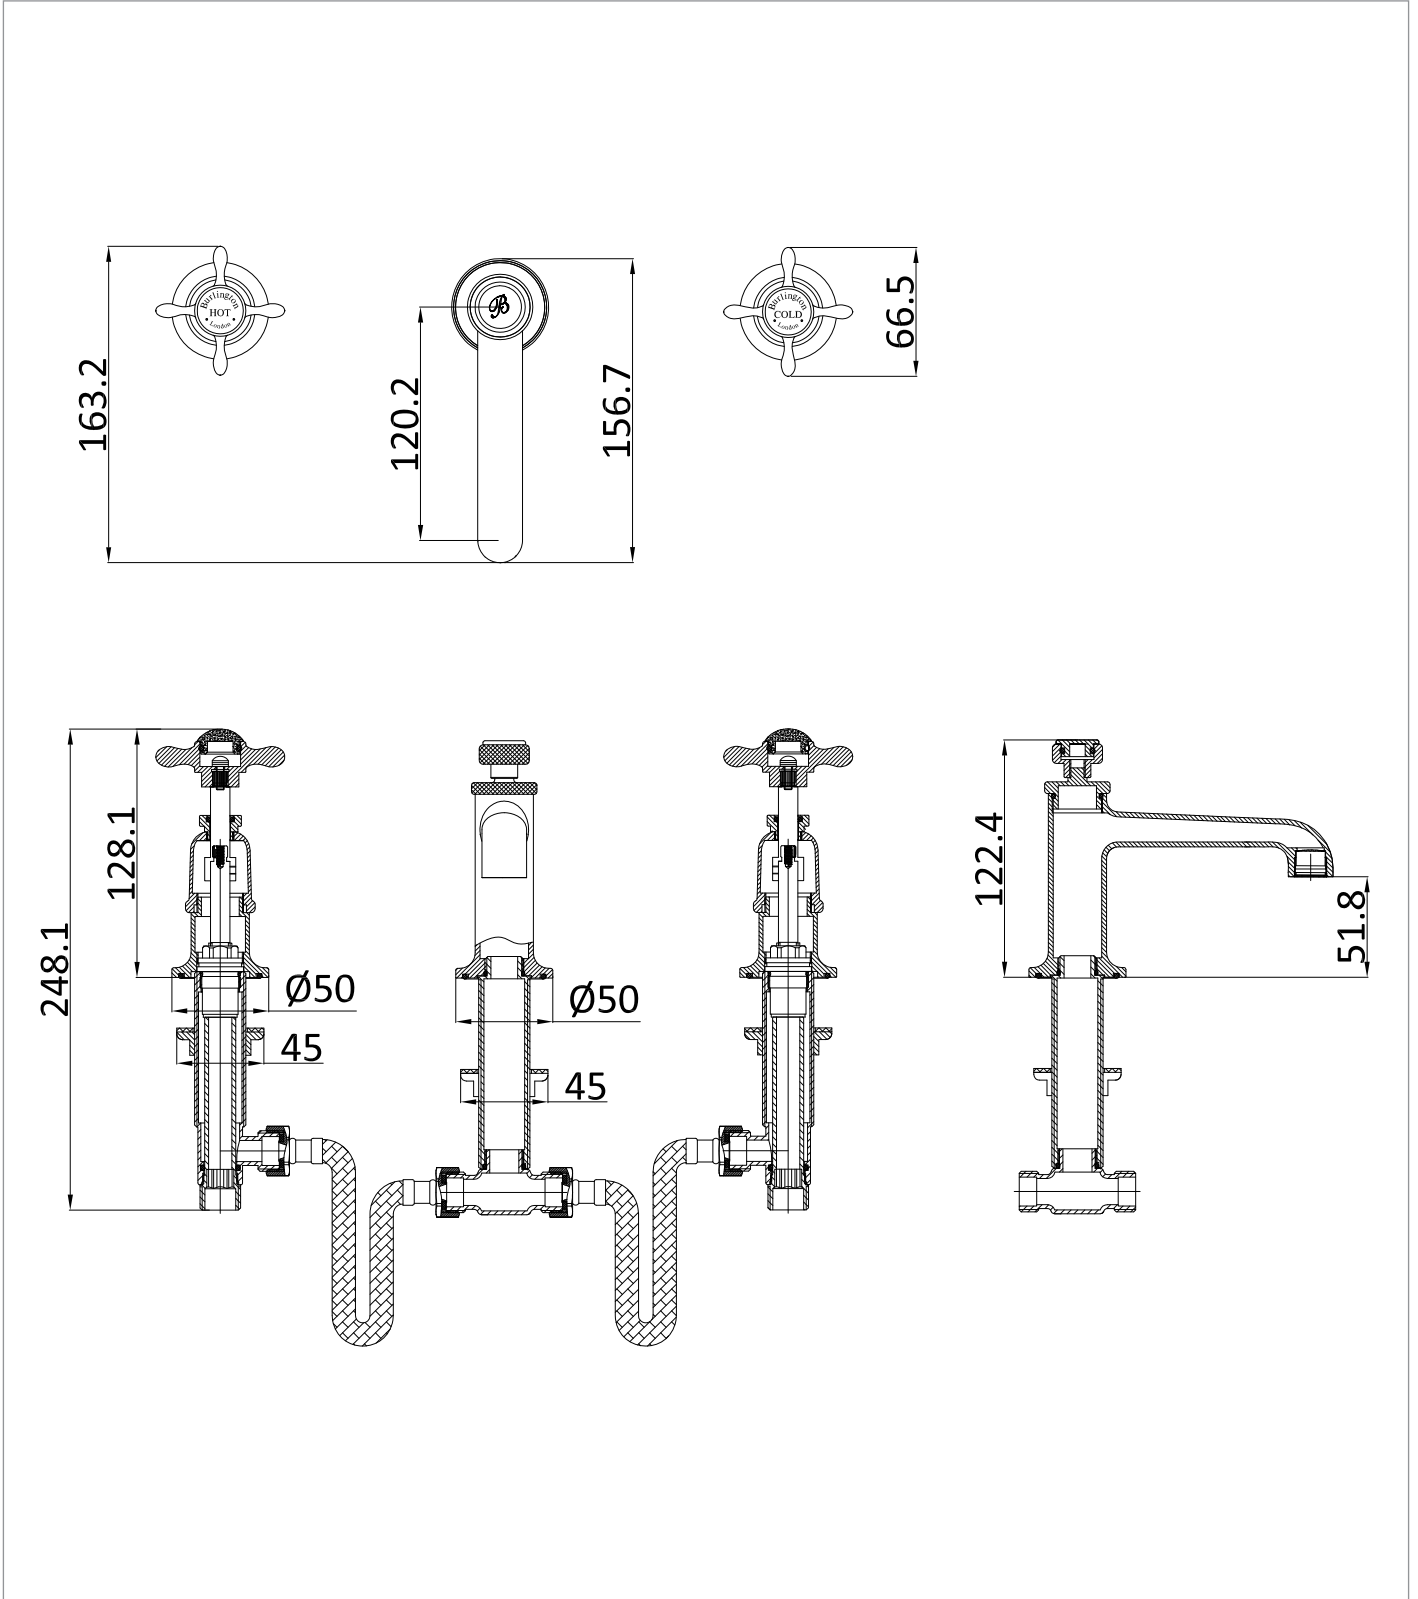

TECHNICAL DIMENSIONS

Dimensions in mm unless otherwise specified.

Tolerances (per material type) apply.