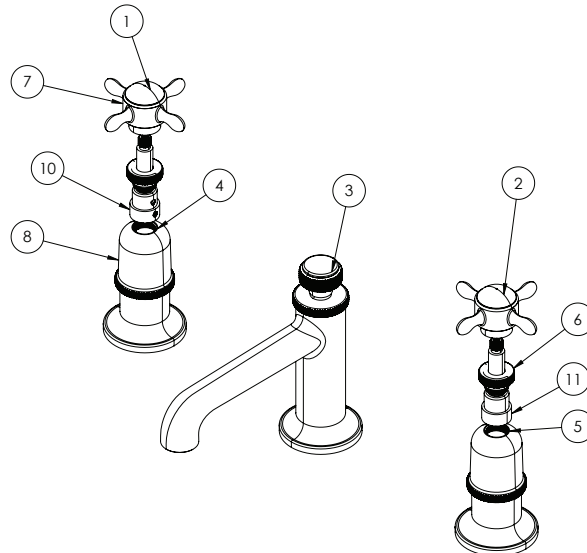

MINIMUM PRESSURE (BAR)	0.2
MAX WORKING PRESSURE (BAR)	5
NUMBER OF OUTLETS	1
NUMBER OF FUNCTIONS	1
HEADWORK	1/2" Quarter turn ceramic cartridge
SPOUT PROJECTION	120.2
SWIVEL SPOUT	No
INLET CONNECTIONS THREAD	G1/2"
FLOW REGULATOR	Aerator, Flow straightener
WASTE INCLUDED	No
ANTI-SCALD	No
ENERGY SAVING	No
SHOWER HOSE & HANDSET ARE INCLUDED	No

TECHNICAL DIMENSIONS

Dimensions in mm unless otherwise specified.

Tolerances (per material type) apply.

SPARES LIST

Only the parts labelled are available as spares.

NUMBER	PART CODE	DESCRIPTION
1	SP1832	Guild Hot logo ceramic indice with O ring
2	SP1833	Guild Cold logo ceramic indice with O ring
3	SP1834	Guild B logo ceramic indice with O ring for GU110, GU112, GU135
4	SP1835BNKL	Guild Hot handle assembly in Brushed Nickel
	SP1835GOLD	Guild Hot handle assembly in Gold
	SP1835CHR	Guild Hot handle assembly in Chrome
5	SP1836BNKL	Guild Cold handle assembly in Brushed Nickel
	SP1836GOLD	Guild Cold handle assembly in Gold
	SP1836CHR	Guild Cold handle assembly in Chrome
6	SP1839BNKL	Guild handle decorative cap for GU110, GU112, GU140, GU150, GU422 in Brushed Nickel
	SP1839GOLD	Guild handle decorative cap for GU110, GU112, GU140, GU150, GU422 in Gold
	SP1839CHR	Guild handle decorative cap for GU110, GU112, GU140, GU150, GU422 in Chrome
8	SP1841BNKL	Guild handle sleeve for GU135, GU140, GU150, GU422 in Brushed Nickel
	SP1841GOLD	Guild handle sleeve for GU135, GU140, GU150, GU422 in Gold
	SP1841CHR	Guild handle sleeve for GU135, GU140, GU150, GU422 in Chrome
9	SP1846BNKL	Guild Metal block for cartridge in Brushed Nickel
	SP1846GOLD	Guild Metal block for cartridge in Gold
	SP1846CHR	Guild Metal block for cartridge in Chrome
10	SP1847	Guild Hot cartridge for GU135
	SP1847	Guild Hot cartridge for GU135
	SP1847	Guild Hot cartridge for GU135
11	SP1848	Guild Cold cartridge for GU135
	SP1848	Guild Cold cartridge for GU135
	SP1848	Guild Cold cartridge for GU135