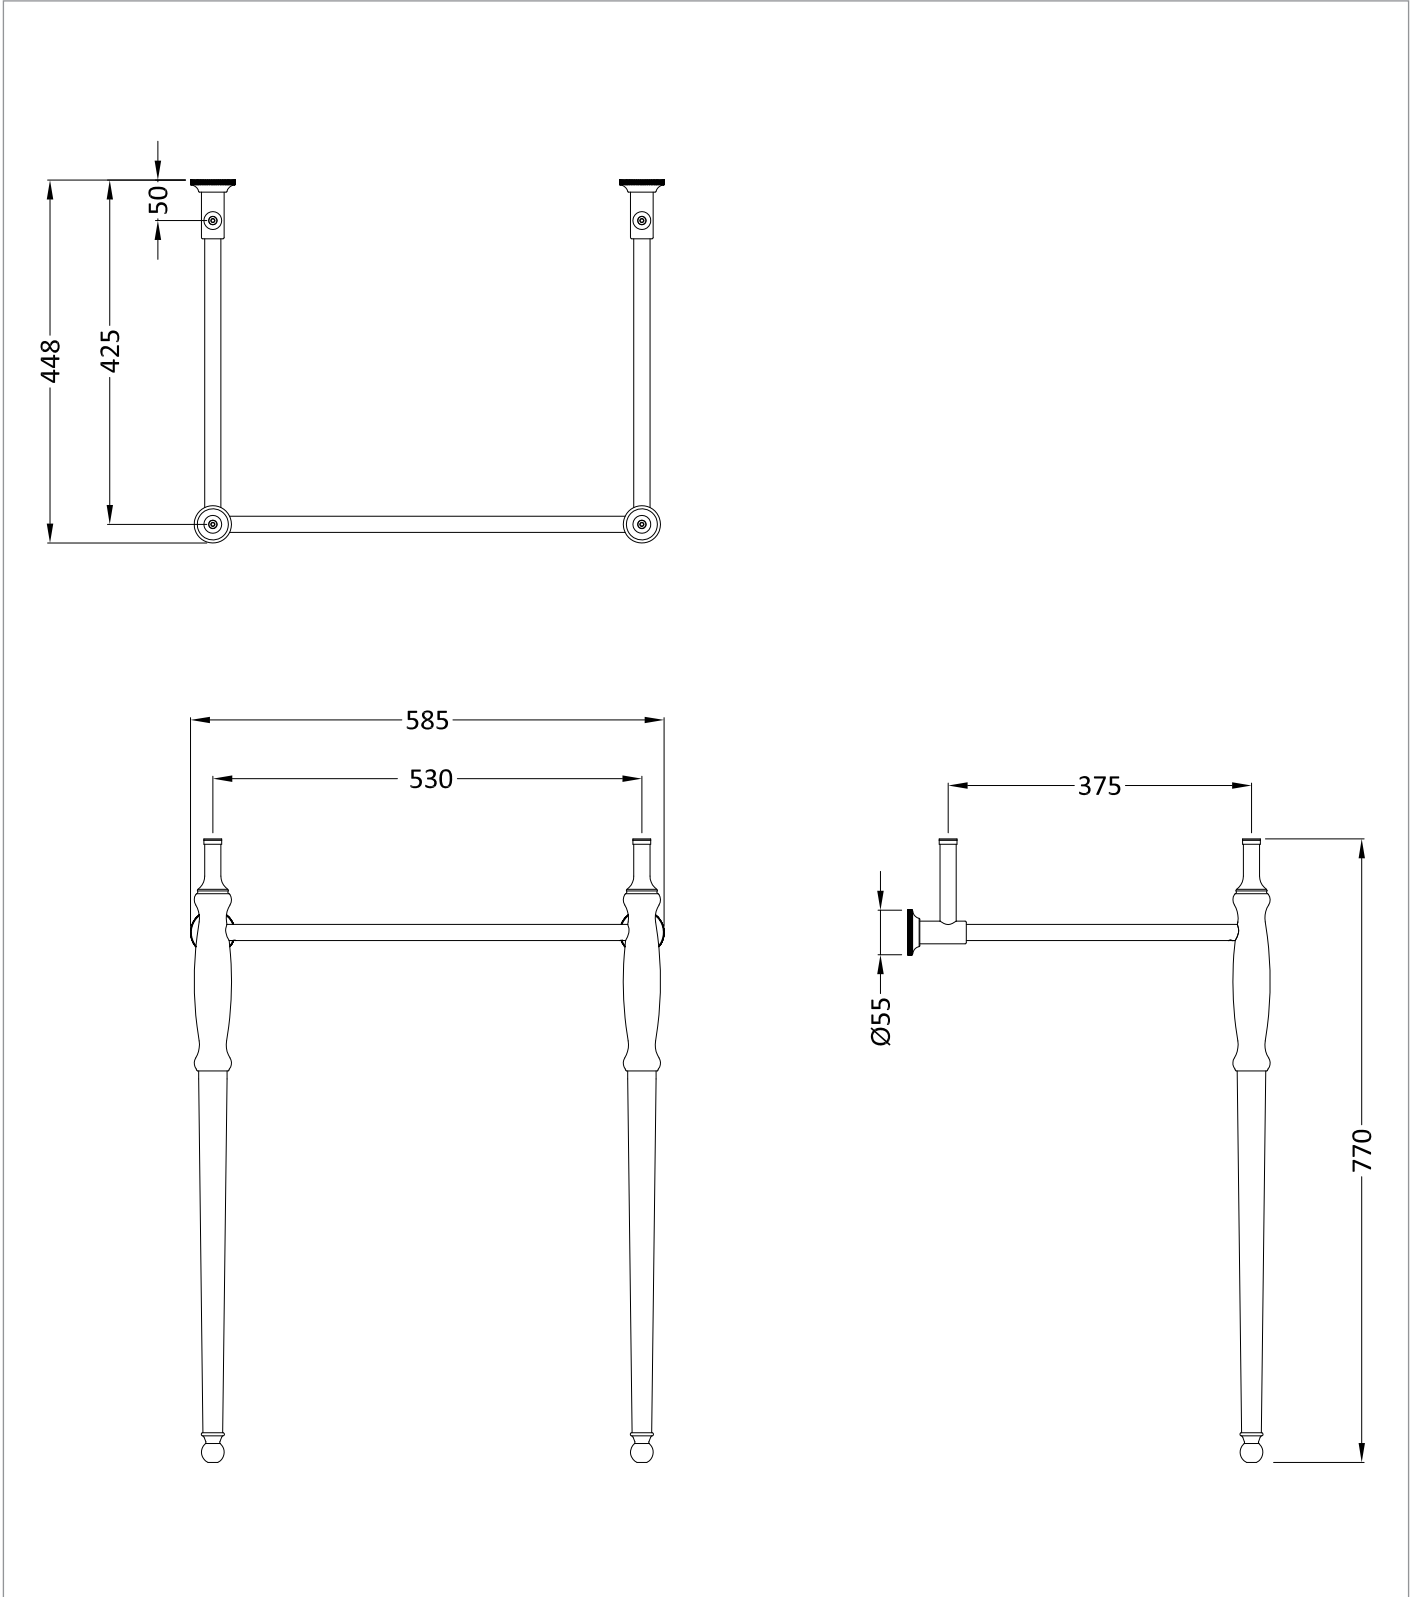

PRODUCT DATA SHEET

Burlington[®]

PRODUCT CODE

GU62X77L

RANGE

Guild

DESCRIPTION

Guild Basin Stand 62cm Brushed Nickel

CATEGORY	Sanitaryware
WARRANTY DETAILS	15 Years
COLOUR	Brushed Nickel
FINISH APPLICATION	PVD
PRIMARY MATERIAL	Zinc Alloy
INSTALL TYPE	Wall Mounted
PRODUCT WIDTH MM	585
PRODUCT HEIGHT MM	770
PRODUCT DEPTH MM	448
PRODUCT NET WEIGHT KG	5.22
STANDARDS	ISO9001

FIXINGS INCLUDED	Yes
------------------	-----

TECHNICAL DIMENSIONS

Dimensions in mm unless otherwise specified.

Tolerances (per material type) apply.

SPARES LIST

Only the parts labelled are available as spares.

NUMBER	PART CODE	DESCRIPTION
1	SP1808	Guild Foot For Basin Stands Piece In Brushed Nickel
	SP1809	Guild Foot For Basin Stands Piece In Gold
	SP1807	Guild Foot For Basin Stands Piece In Chrome
2	SP1811	Guild Leg For Basin Stands Piece In Brushed Nickel
	SP1812	Guild Leg For Basin Stands Piece In Gold
	SP1810	Guild Leg For Basin Stands Piece In Chrome
3	SP843GOLD	Guild Adjustable Screw Of Basin Stands Piece In Gold
4	1806	Guild Floor Fixing Basin Stands Set