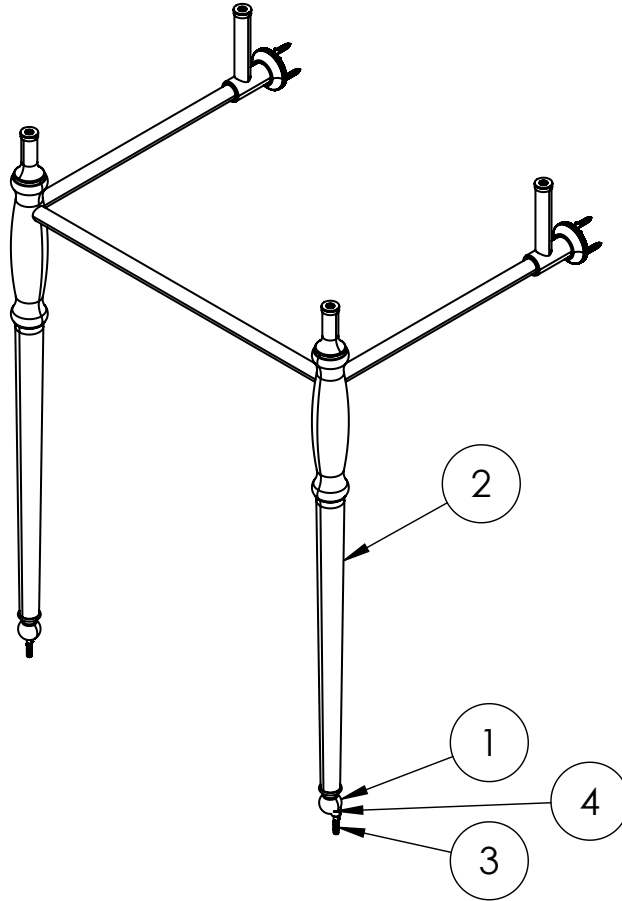

CATEGORY	Sanitaryware
WARRANTY DETAILS	15 Years
COLOUR	Brushed Nickel
FINISH APPLICATION	PVD
PRIMARY MATERIAL	Zinc Alloy
INSTALL TYPE	Wall Mounted
PRODUCT WIDTH MM	585
PRODUCT HEIGHT MM	770
PRODUCT DEPTH MM	448
PRODUCT NET WEIGHT KG	5.22
STANDARDS	ISO9001

FIXINGS INCLUDED	Yes
------------------	-----

TECHNICAL DIMENSIONS

Dimensions in mm unless otherwise specified.

Tolerances (per material type) apply.

SPARES LIST

Only the parts labelled are available as spares.

NUMBER	PART CODE	DESCRIPTION
1	SP1808	Guild Foot For Basin Stands Piece In Brushed Nickel
	SP1809	Guild Foot For Basin Stands Piece In Gold
	SP1807	Guild Foot For Basin Stands Piece In Chrome
2	SP1811	Guild Leg For Basin Stands Piece In Brushed Nickel
	SP1812	Guild Leg For Basin Stands Piece In Gold
	SP1810	Guild Leg For Basin Stands Piece In Chrome
3	SP843GOLD	Guild Adjustable Screw Of Basin Stands Piece In Gold
4	1806	Guild Floor Fixing Basin Stands Set