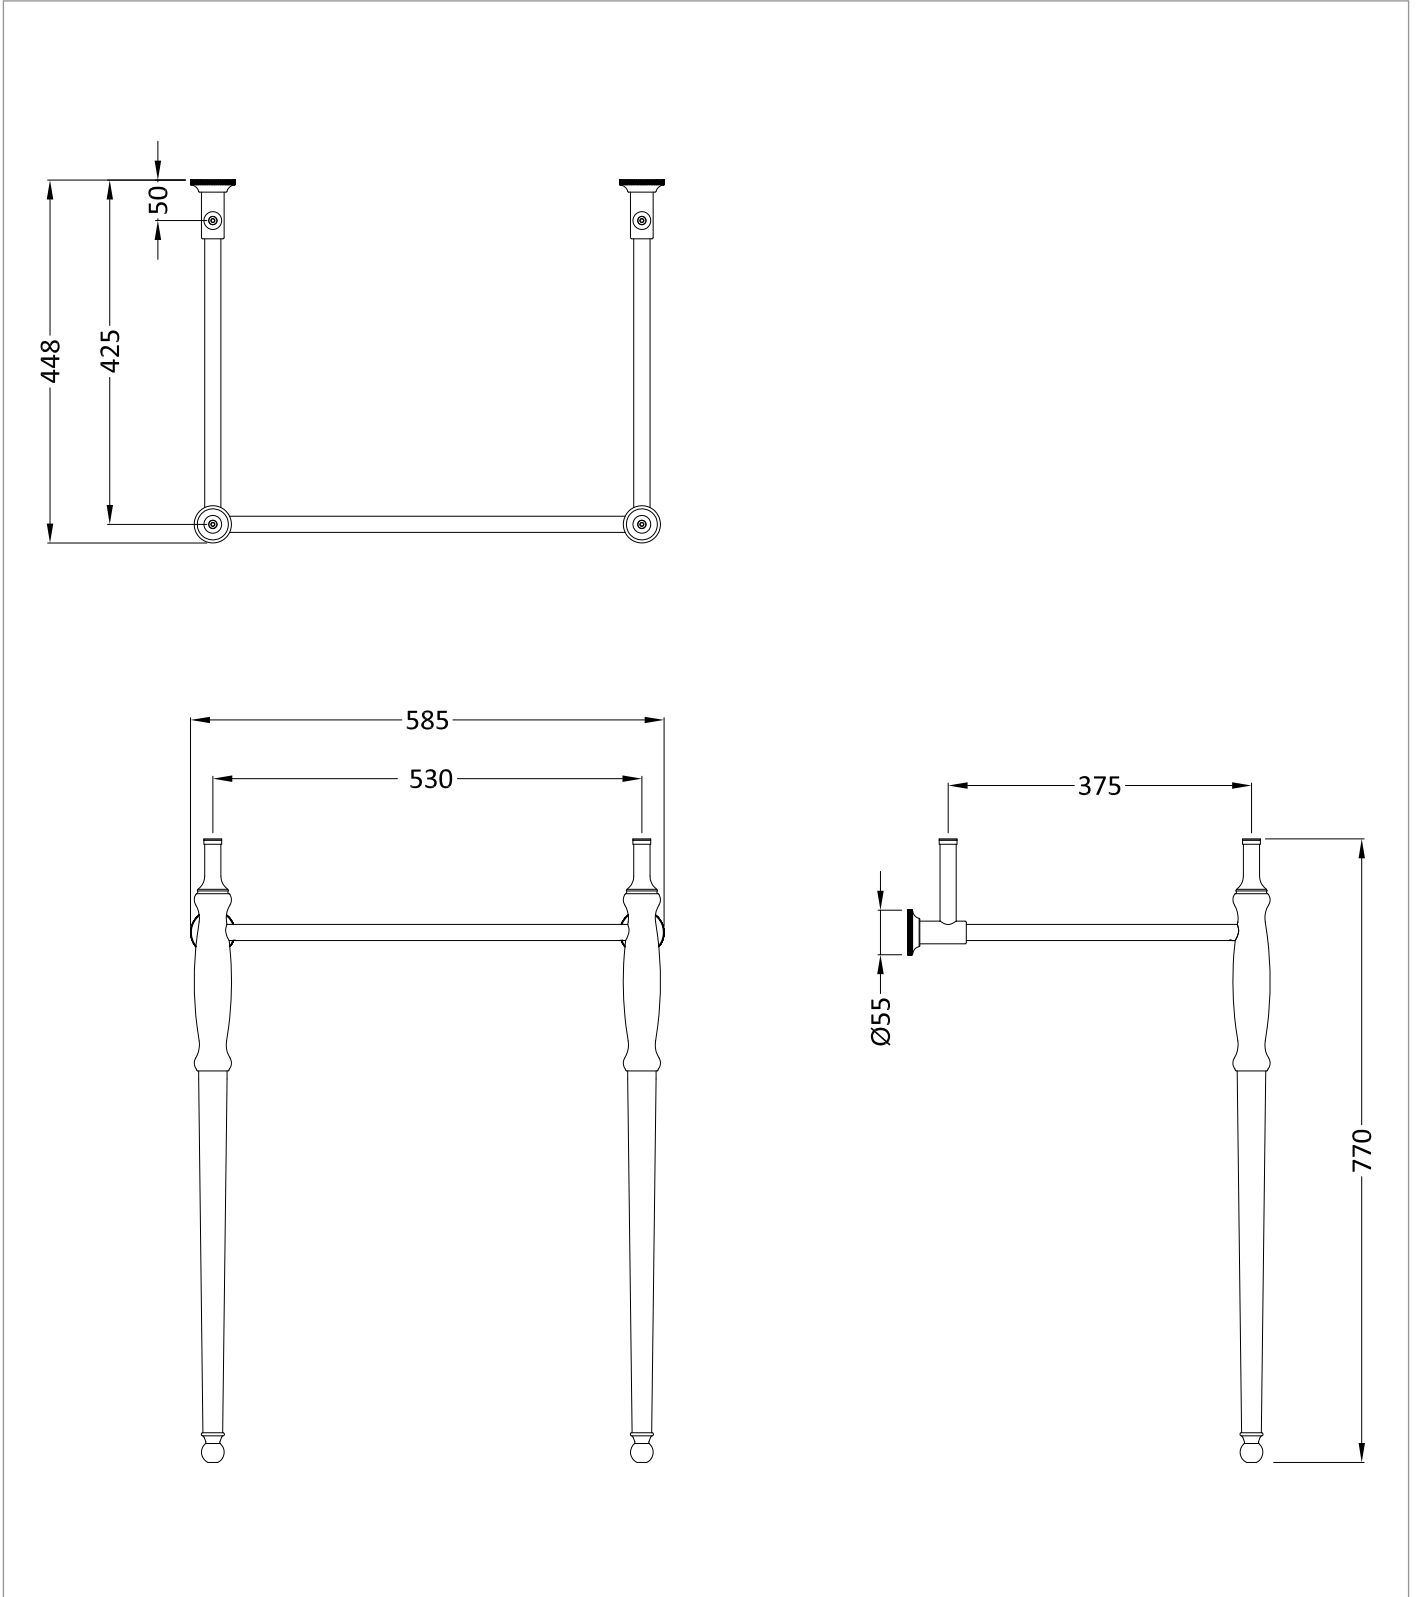

PRODUCT DATA SHEET

Burlington[®]

PRODUCT CODE

GU62X77C

RANGE

Guild

DESCRIPTION

Guild Basin Stand 62cm Chrome

CATEGORY	Sanitaryware
WARRANTY DETAILS	15 Years
COLOUR	Chrome
FINISH APPLICATION	Electroplated
PRIMARY MATERIAL	Zinc Alloy
INSTALL TYPE	Wall Mounted
PRODUCT WIDTH MM	585
PRODUCT HEIGHT MM	770
PRODUCT DEPTH MM	448
PRODUCT NET WEIGHT KG	5.22
STANDARDS	ISO9001

FIXINGS INCLUDED	Yes
------------------	-----

TECHNICAL DIMENSIONS

Dimensions in mm unless otherwise specified.

Tolerances (per material type) apply.

SPARES LIST

Only the parts labelled are available as spares.

NUMBER	PART CODE	DESCRIPTION
1	SP1808	Guild Foot For Basin Stands Piece In Brushed Nickel
	SP1809	Guild Foot For Basin Stands Piece In Gold
	SP1807	Guild Foot For Basin Stands Piece In Chrome
2	SP1811	Guild Leg For Basin Stands Piece In Brushed Nickel
	SP1812	Guild Leg For Basin Stands Piece In Gold
	SP1810	Guild Leg For Basin Stands Piece In Chrome
3	SP843GOLD	Guild Adjustable Screw Of Basin Stands Piece In Gold
4	SP1806	Guild Floor Fixing Basin Stands Set