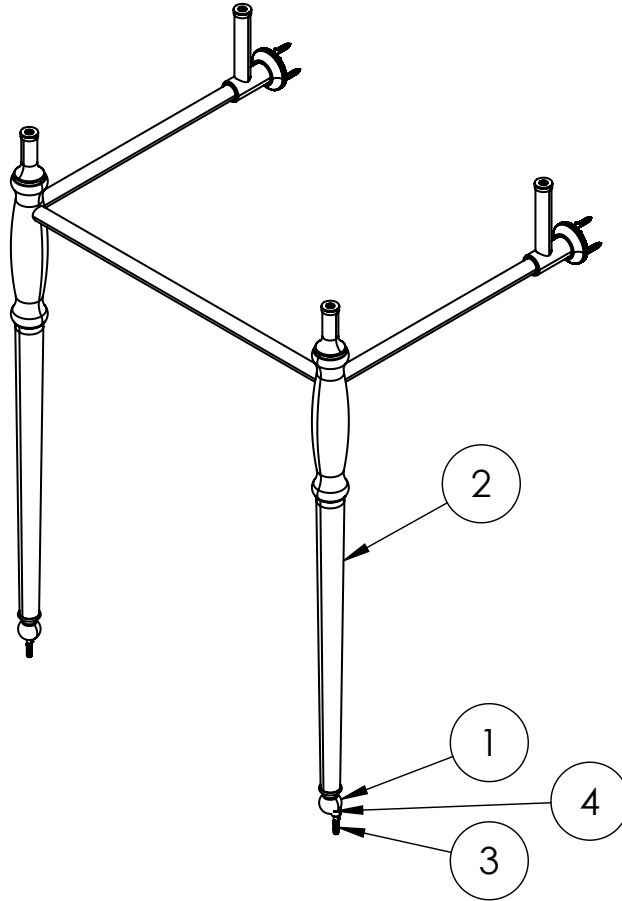

CATEGORY	Sanitaryware
WARRANTY DETAILS	15 Years
COLOUR	Chrome
FINISH APPLICATION	Electroplated
PRIMARY MATERIAL	Zinc Alloy
INSTALL TYPE	Wall Mounted
PRODUCT WIDTH MM	585
PRODUCT HEIGHT MM	770
PRODUCT DEPTH MM	448
PRODUCT NET WEIGHT KG	5.22
STANDARDS	ISO9001

FIXINGS INCLUDED	Yes
------------------	-----

TECHNICAL DIMENSIONS

Dimensions in mm unless otherwise specified.

Tolerances (per material type) apply.

SPARES LIST

Only the parts labelled are available as spares.

NUMBER	PART CODE	DESCRIPTION
1	SP1808	Guild Foot For Basin Stands Piece In Brushed Nickel
	SP1809	Guild Foot For Basin Stands Piece In Gold
	SP1807	Guild Foot For Basin Stands Piece In Chrome
2	SP1811	Guild Leg For Basin Stands Piece In Brushed Nickel
	SP1812	Guild Leg For Basin Stands Piece In Gold
	SP1810	Guild Leg For Basin Stands Piece In Chrome
3	SP843GOLD	Guild Adjustable Screw Of Basin Stands Piece In Gold
4	SP1806	Guild Floor Fixing Basin Stands Set