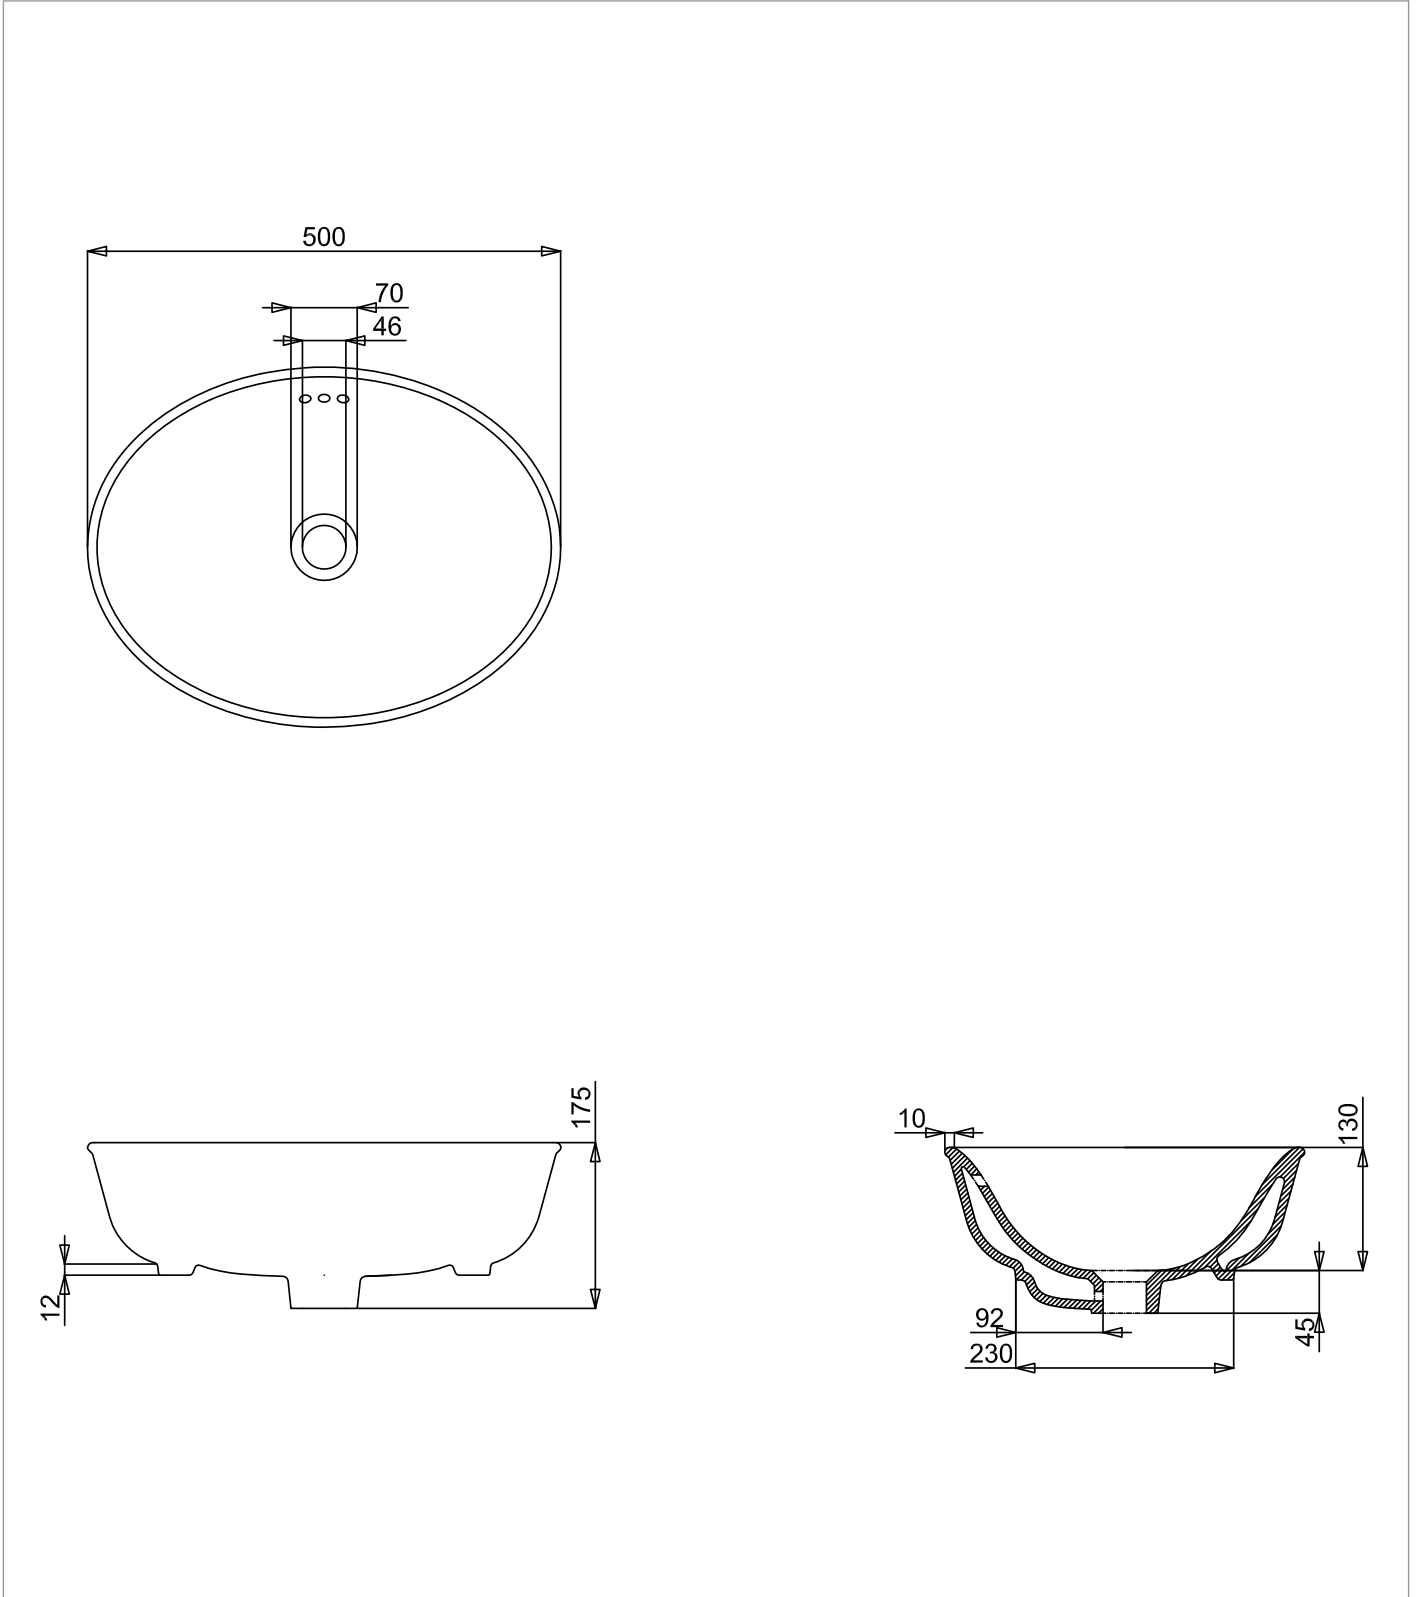

PRODUCT DATA SHEET

Burlington[®]

PRODUCT CODE

GU5038SCW

RANGE

Guild

DESCRIPTION

Guild Washbowl 50cm White

CATEGORY	Sanitaryware
WARRANTY DETAILS	Lifetime
COLOUR	Gloss White
FINISH APPLICATION	Glazed
PRIMARY MATERIAL	Vitreous China
INSTALL TYPE	Furniture Mounted
PRODUCT WIDTH MM	500
PRODUCT HEIGHT MM	175
PRODUCT DEPTH MM	130
PRODUCT NET WEIGHT KG	9,4
STANDARDS	EN 31:2011, EN 14688:2015

TAP HOLES	0TH
FIXINGS INCLUDED	No
OVERFLOW	Yes
BASIN WASTE SIZE	45mm

TECHNICAL DIMENSIONS

Dimensions in mm unless otherwise specified.

Tolerances (per material type) apply.

SPARES LIST

Only the parts labelled are available as spares.