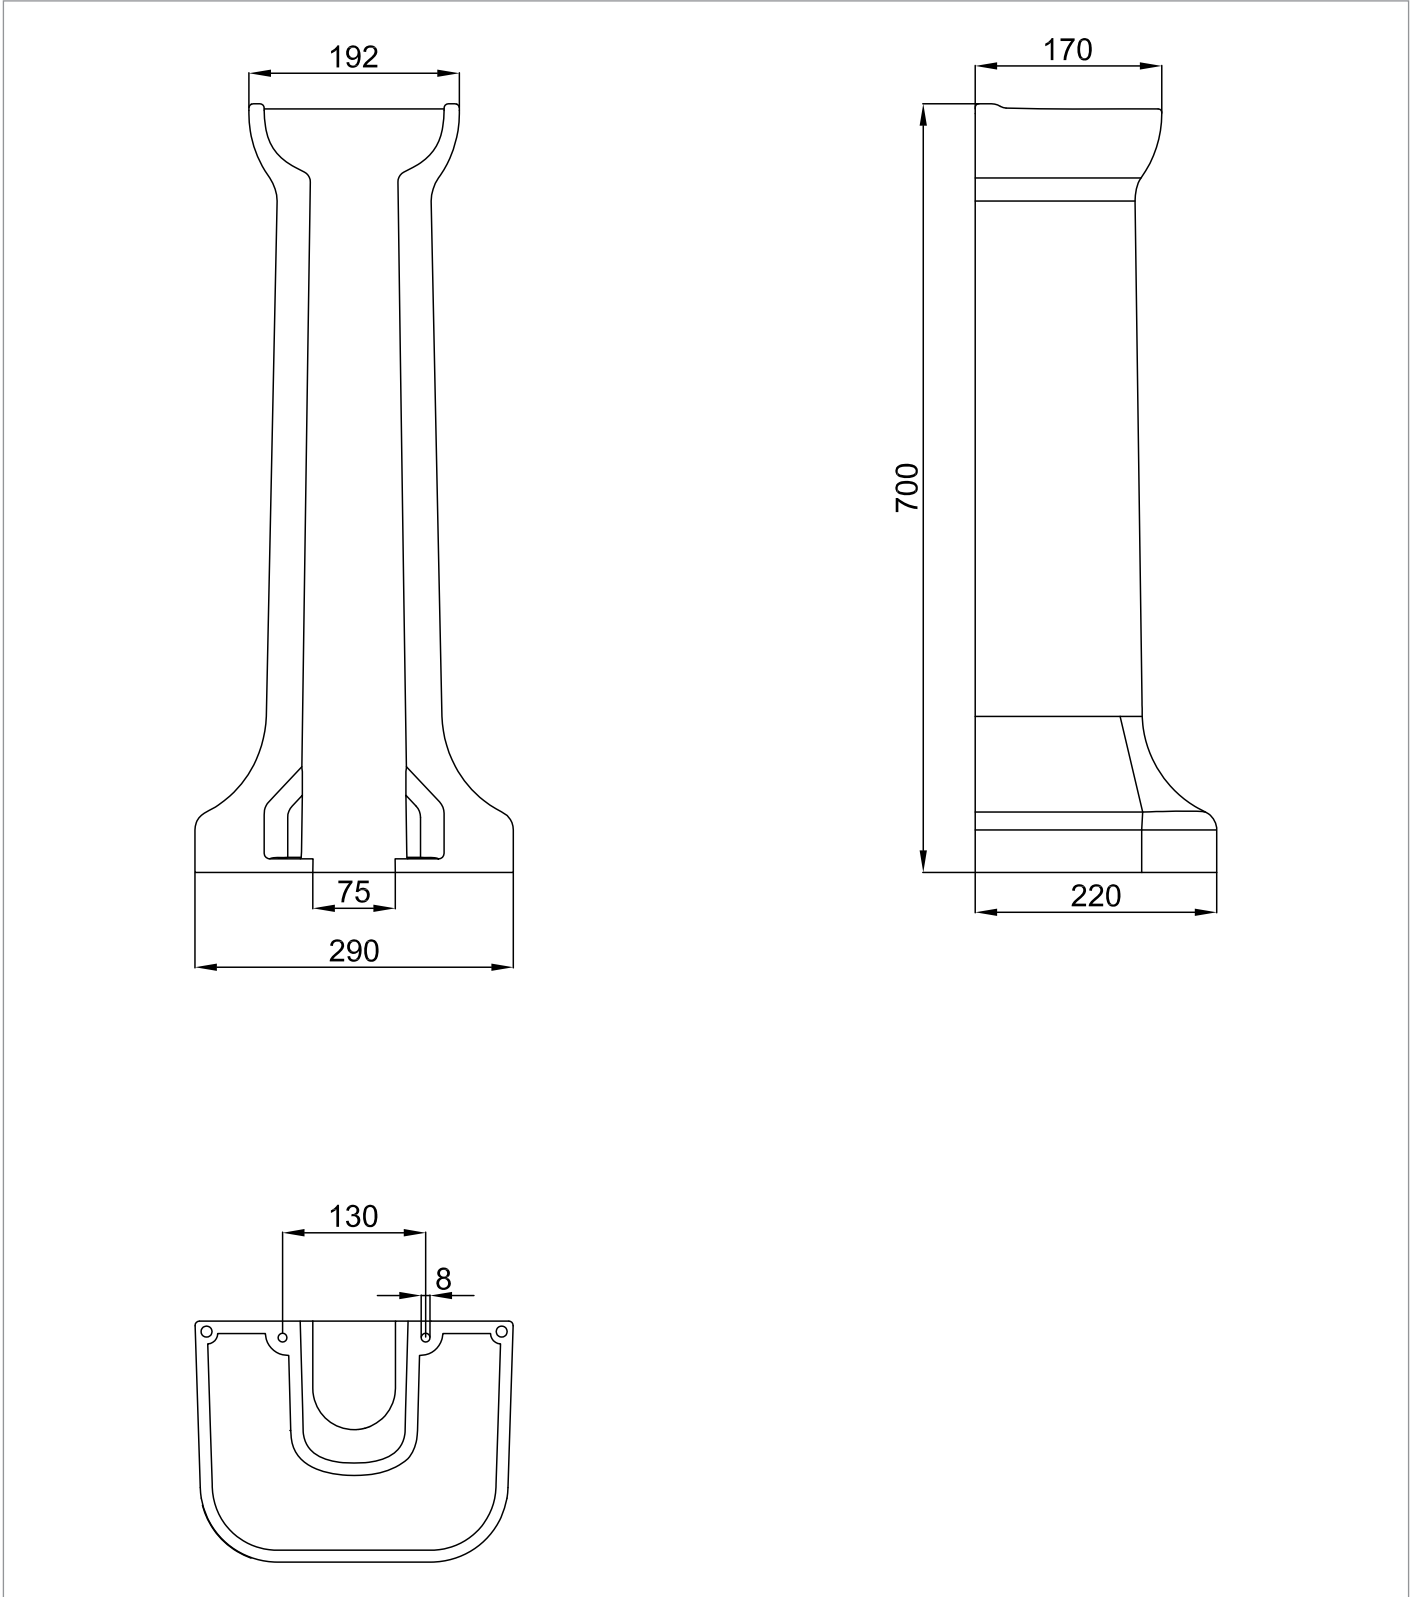

## DESCRIPTION

Guild Pedestal White

CATEGORY	Sanitaryware
WARRANTY DETAILS	Lifetime
COLOUR	Gloss White
FINISH APPLICATION	Glazed
PRIMARY MATERIAL	Fine Fire Clay
INSTALL TYPE	Floor Mounted
PRODUCT WIDTH MM	220
PRODUCT HEIGHT MM	700
PRODUCT DEPTH MM	290
PRODUCT NET WEIGHT KG	13.3
STANDARDS	EN 31:2011, EN 14688:2015

## TECHNICAL DIMENSIONS

Dimensions in mm unless otherwise specified.

Tolerances (per material type) apply.