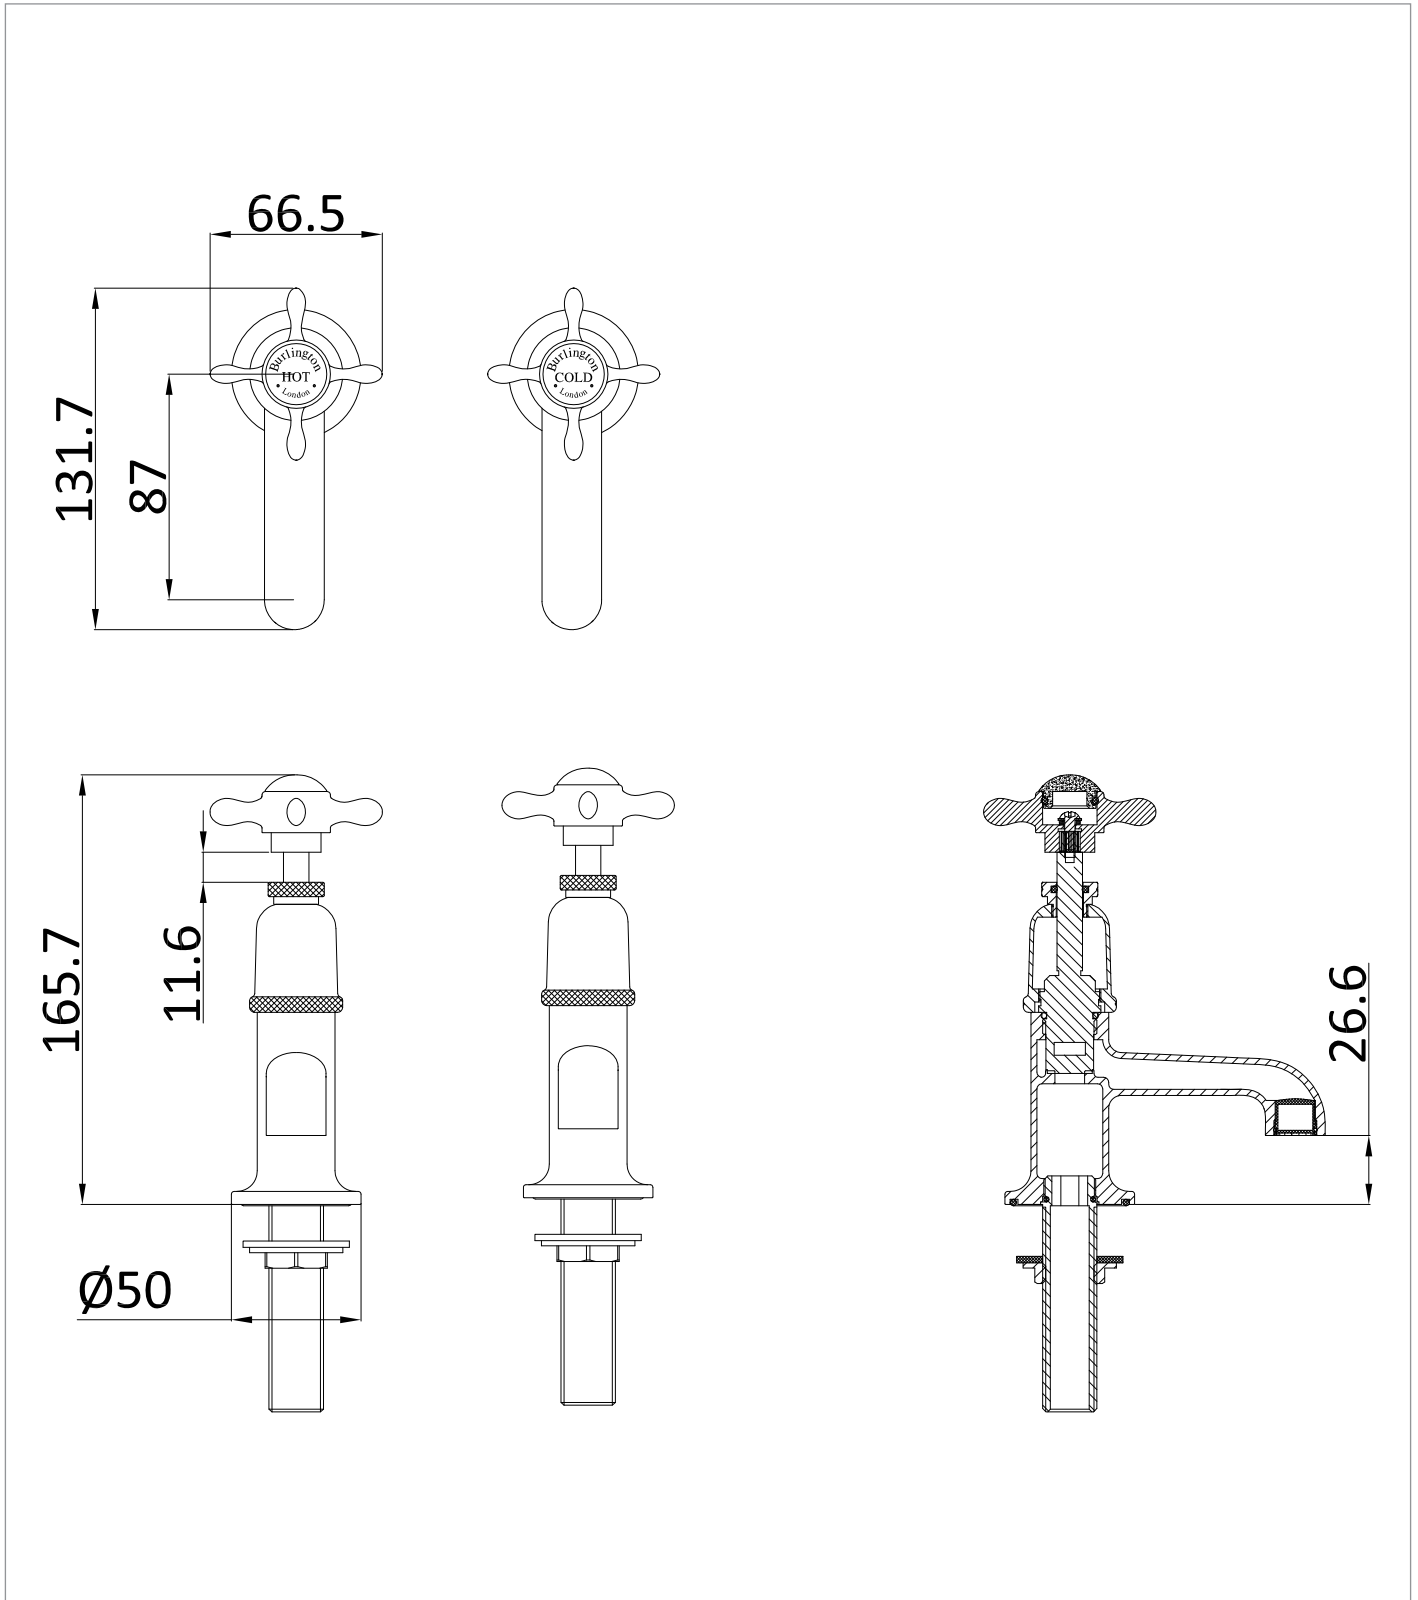

TECHNICAL DIMENSIONS

Dimensions in mm unless otherwise specified.

Tolerances (per material type) apply.