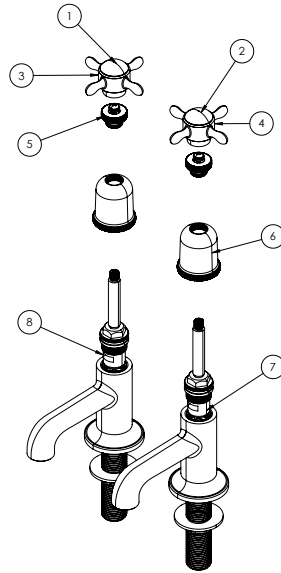

MINIMUM PRESSURE (BAR)	0.2
MAX WORKING PRESSURE (BAR)	5
NUMBER OF OUTLETS	2
NUMBER OF FUNCTIONS	1
HEADWORK	1/2" Quarter turn ceramic cartridge
SPOUT PROJECTION	87
SWIVEL SPOUT	No
INLET CONNECTIONS THREAD	G1/2"
FLOW REGULATOR	Aerator, Flow straightener
WASTE INCLUDED	No
ANTI-SCALD	No
ENERGY SAVING	No
SHOWER HOSE & HANDSET ARE INCLUDED	No

TECHNICAL DIMENSIONS

Dimensions in mm unless otherwise specified.

Tolerances (per material type) apply.

SPARES LIST

Only the parts labelled are available as spares.

NUMBER	PART CODE	DESCRIPTION
1	SP1832	Guild Hot logo ceramic indice with O ring
2	SP1833	Guild Cold logo ceramic indice with O ring
3	SP1835BNKL	Guild Hot handle assembly in Brushed Nickel
	SP1835GOLD	Guild Hot handle assembly in Gold
	SP1835CHR	Guild Hot handle assembly in Chrome
4	SP1836BNKL	Guild Cold handle assembly in Brushed Nickel
	SP1836GOLD	Guild Cold handle assembly in Gold
	SP1836CHR	Guild Cold handle assembly in Chrome
5	SP1839BNKL	Guild handle decorative cap for GU110, GU112, GU140, GU150, GU422 in Brushed Nickel
	SP1839GOLD	Guild handle decorative cap for GU110, GU112, GU140, GU150, GU422 in Gold
	SP1839CHR	Guild handle decorative cap for GU110, GU112, GU140, GU150, GU422 in Chrome
6	SP1841BNKL	Guild handle sleeve for GU135, GU140, GU150, GU422 in Brushed Nickel
	SP1841GOLD	Guild handle sleeve for GU135, GU140, GU150, GU422 in Gold
	SP1841CHR	Guild handle sleeve for GU135, GU140, GU150, GU422 in Chrome
7	SP1851BNKL	Guild Cold cartridge for GU140, GU150, GU422 in Brushed Nickel
	SP1851GOLD	Guild Cold cartridge for GU140, GU150, GU422 in Gold
	SP1851CHR	Guild Cold cartridge for GU140, GU150, GU422 in Chrome
8	SP1852BNKL	Guild Hot cartridge for GU140, GU150, GU422 in Brushed Nickel
	SP1852GOLD	Guild Hot cartridge for GU140, GU150, GU422 in Gold
	SP1852CHR	Guild Hot cartridge for GU140, GU150, GU422 in Chrome