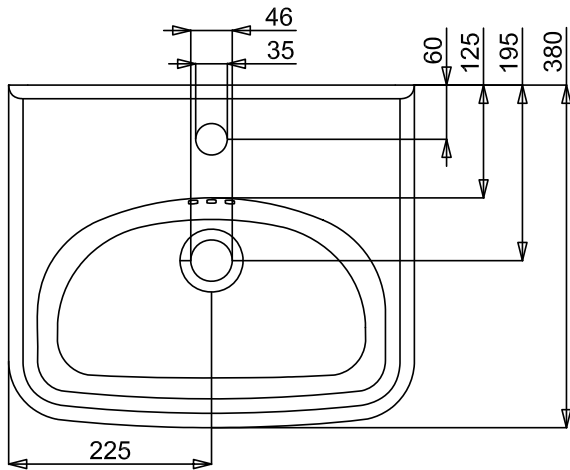

## DESCRIPTION

Guild Cloakroom Basin 450mm 1TH  
White

CATEGORY	Sanitaryware
WARRANTY DETAILS	Lifetime
COLOUR	Gloss White
FINISH APPLICATION	Glazed
PRIMARY MATERIAL	Fine Fire Clay
INSTALL TYPE	Wall Mounted
PRODUCT WIDTH MM	450
PRODUCT HEIGHT MM	197
PRODUCT DEPTH MM	380
PRODUCT NET WEIGHT KG	9.2
STANDARDS	EN 31:2011, EN 14688:2015

TAP HOLES	1TH
FIXINGS INCLUDED	No
OVERFLOW	Yes
BASIN WASTE SIZE	45mm

## TECHNICAL DIMENSIONS

Dimensions in mm unless otherwise specified.

Tolerances (per material type) apply.