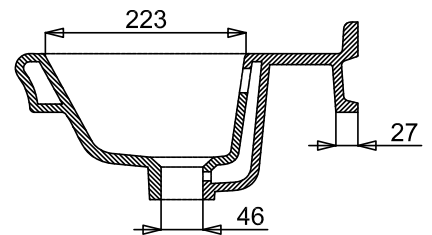

## DESCRIPTION

Guild Cloakroom Basin 450mm 1TH  
White

CATEGORY	Sanitaryware
WARRANTY DETAILS	Lifetime
COLOUR	Gloss White
FINISH APPLICATION	Glazed
PRIMARY MATERIAL	Fine Fire Clay
INSTALL TYPE	Wall Mounted
PRODUCT WIDTH MM	450
PRODUCT HEIGHT MM	197
PRODUCT DEPTH MM	380
PRODUCT NET WEIGHT KG	9.2
STANDARDS	EN 31:2011, EN 14688:2015

TAP HOLES	1TH
FIXINGS INCLUDED	No
OVERFLOW	Yes
BASIN WASTE SIZE	45mm

## TECHNICAL DIMENSIONS

Dimensions in mm unless otherwise specified.

Tolerances (per material type) apply.