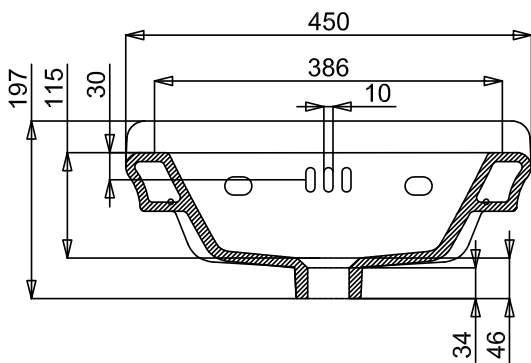

## DESCRIPTION

Guild Cloakroom Basin 450mm 1TH  
White

CATEGORY	Sanitaryware
WARRANTY DETAILS	Lifetime
COLOUR	Gloss White
FINISH APPLICATION	Glazed
PRIMARY MATERIAL	Fine Fire Clay
INSTALL TYPE	Wall Mounted
PRODUCT WIDTH MM	450
PRODUCT HEIGHT MM	197
PRODUCT DEPTH MM	380
PRODUCT NET WEIGHT KG	9.2
STANDARDS	EN 31:2011, EN 14688:2015

TAP HOLES	1TH
FIXINGS INCLUDED	No
OVERFLOW	Yes
BASIN WASTE SIZE	45mm

## TECHNICAL DIMENSIONS

Dimensions in mm unless otherwise specified.

Tolerances (per material type) apply.