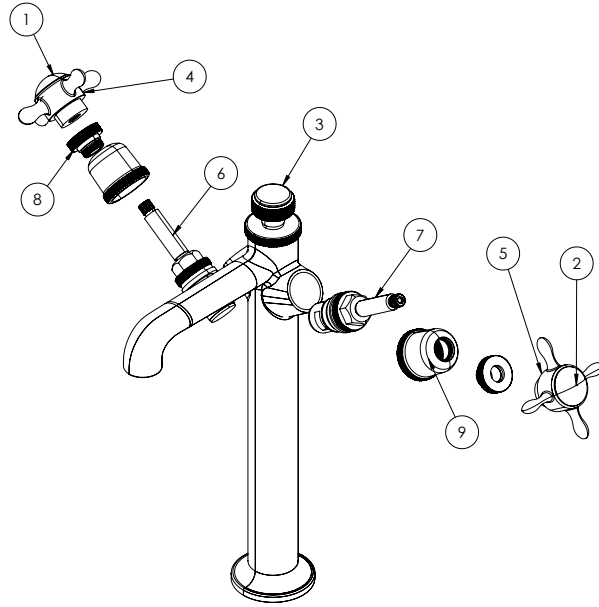

MINIMUM PRESSURE (BAR)	0.2
MAX WORKING PRESSURE (BAR)	5
NUMBER OF OUTLETS	1
NUMBER OF FUNCTIONS	1
HEADWORK	1/2" Quarter turn ceramic cartridge
SPOUT PROJECTION	110
SWIVEL SPOUT	No
INLET CONNECTIONS THREAD	M10*1
FLOW REGULATOR	Aerator, Flow straightener
WASTE INCLUDED	No
ANTI-SCALD	No
ENERGY SAVING	No
SHOWER HOSE & HANDSET ARE INCLUDED	No

## TECHNICAL DIMENSIONS

Dimensions in mm unless otherwise specified.

Tolerances (per material type) apply.

## SPARES LIST

Only the parts labelled are available as spares.

NUMBER	PART CODE	DESCRIPTION
1	SP1832	Guild Hot logo ceramic indice with O ring
2	SP1833	Guild Cold logo ceramic indice with O ring
3	SP1834	Guild B logo ceramic indice with O ring for GU110, GU112, GU135
4	SP1835BNKL	Guild Hot handle assembly in Brushed Nickel
	SP1835GOLD	Guild Hot handle assembly in Gold
	SP1835CHR	Guild Hot handle assembly in Chrome
5	SP1836BNKL	Guild Cold handle assembly in Brushed Nickel
	SP1836GOLD	Guild Cold handle assembly in Gold
	SP1836CHR	Guild Cold handle assembly in Chrome
6	SP1837BNKL	Guild Hot cartridge for basin mono in Brushed Nickel
	SP1837GOLD	Guild Hot cartridge for basin mono in Gold
	SP1837CHR	Guild Hot cartridge for basin mono in Chrome
7	SP1838BNKL	Guild Cold cartridge for basin mono in Brushed Nickel
	SP1838GOLD	Guild Cold cartridge for basin mono in Gold
	SP1838CHR	Guild Cold cartridge for basin mono in Chrome
8	SP1839BNKL	Guild handle decorative cap for GU110, GU112, GU140, GU150, GU422 in Brushed Nickel
	SP1839GOLD	Guild handle decorative cap for GU110, GU112, GU140, GU150, GU422 in Gold
	SP1839CHR	Guild handle decorative cap for GU110, GU112, GU140, GU150, GU422 in Chrome
9	SP1840BNKL	Guild handle sleeve for GU110, GU112 in Brushed Nickel
	SP1840GOLD	Guild handle sleeve for GU110, GU112 in Gold
	SP1840CHR	Guild handle sleeve for GU110, GU112 in Chrome