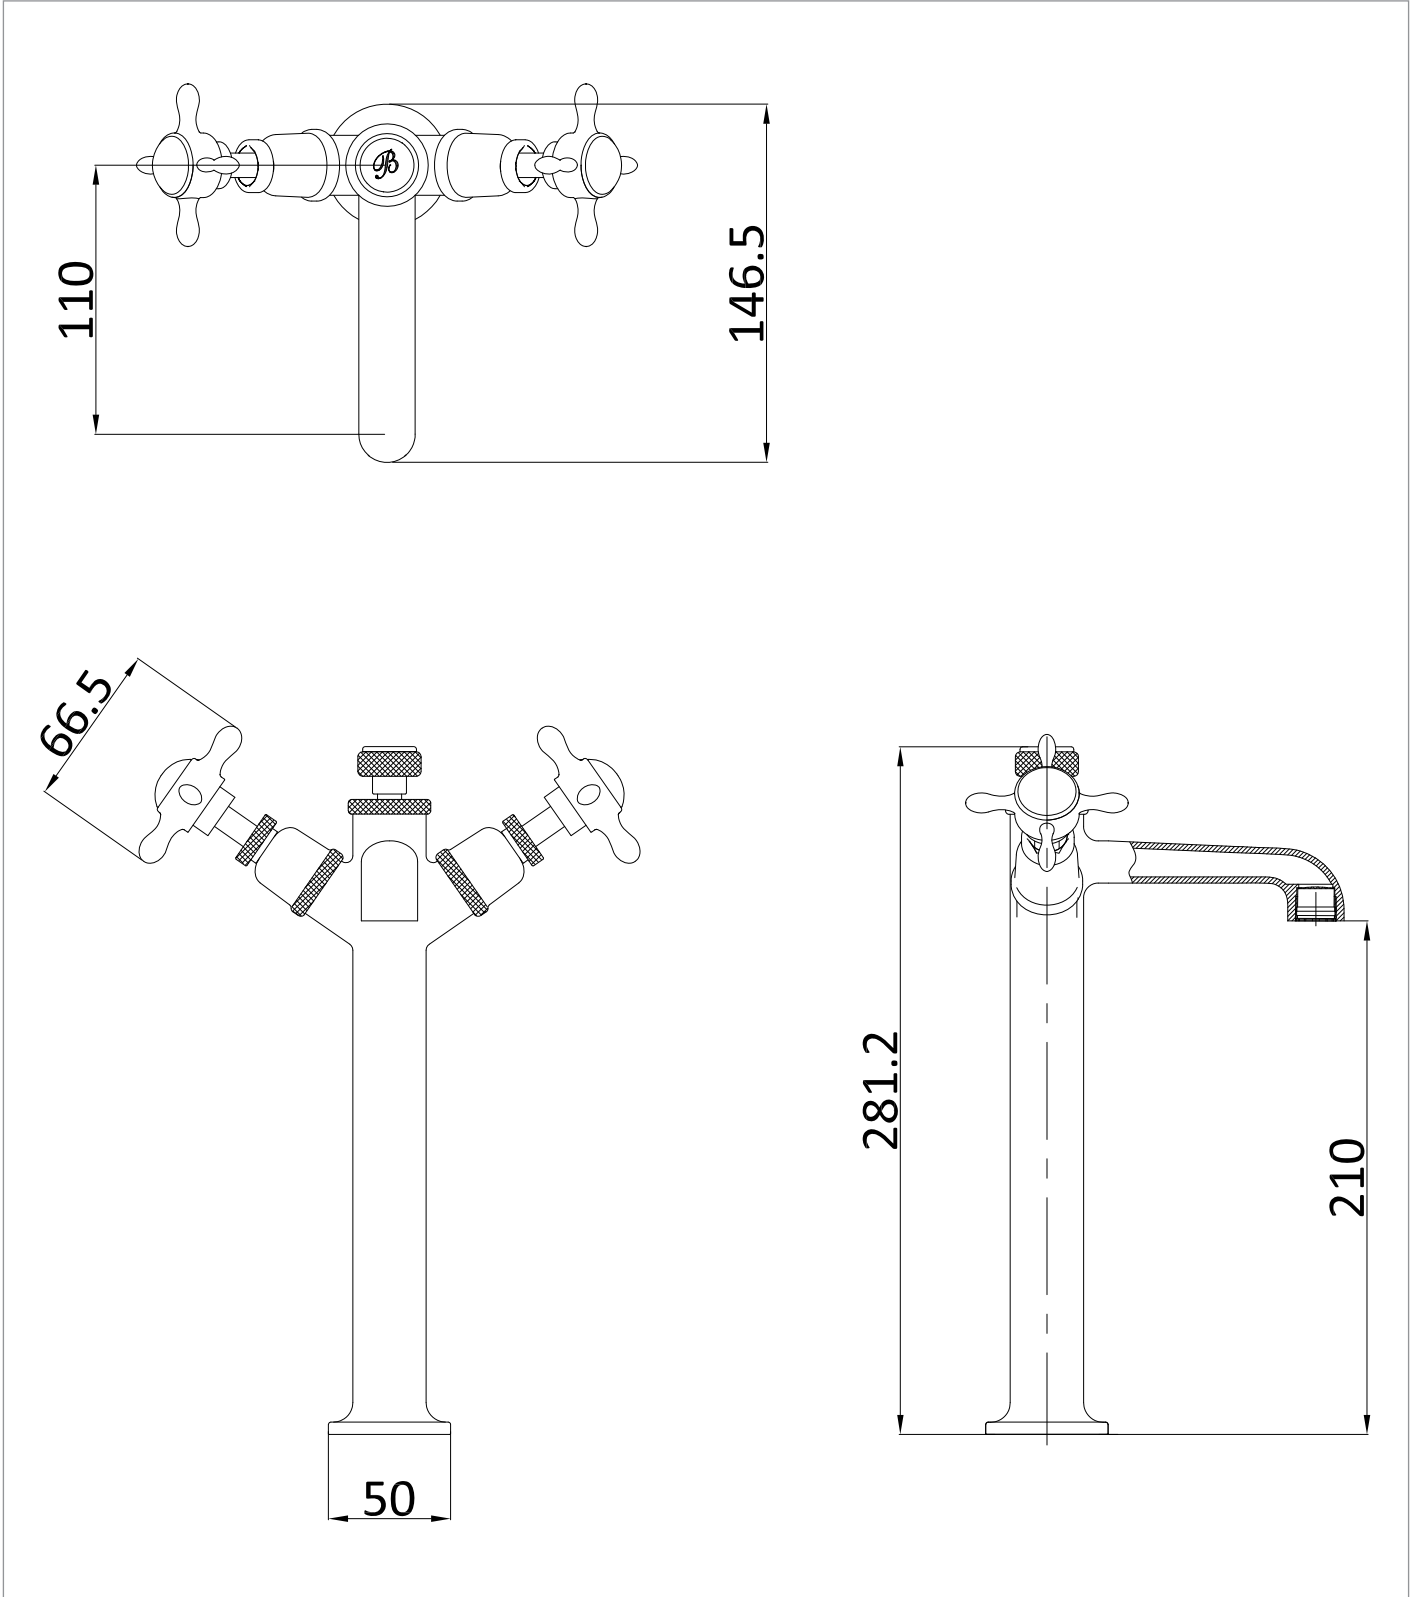

## DESCRIPTION

Guild Basin Tall Mono Deck Mounted Chrome

CATEGORY	Brassware
WARRANTY DETAILS	15 Years
COLOUR	Chrome
FINISH APPLICATION	Electroplated
PRIMARY MATERIAL	Brass
INSTALL TYPE	Basin Mounted
PRODUCT WIDTH MM	50
PRODUCT HEIGHT MM	281.2
PRODUCT NET WEIGHT KG	1.69
STANDARDS	EN200,EN817

MINIMUM PRESSURE (BAR)	0.2
MAX WORKING PRESSURE (BAR)	5
NUMBER OF OUTLETS	1
NUMBER OF FUNCTIONS	1
HEADWORK	1/2" Quarter turn ceramic cartridge
SPOUT PROJECTION	110
SWIVEL SPOUT	No
INLET CONNECTIONS THREAD	M10*1
FLOW REGULATOR	Aerator, Flow straightener
WASTE INCLUDED	No
ANTI-SCALD	No
ENERGY SAVING	No
SHOWER HOSE & HANDSET ARE INCLUDED	No

## TECHNICAL DIMENSIONS

Dimensions in mm unless otherwise specified.

Tolerances (per material type) apply.