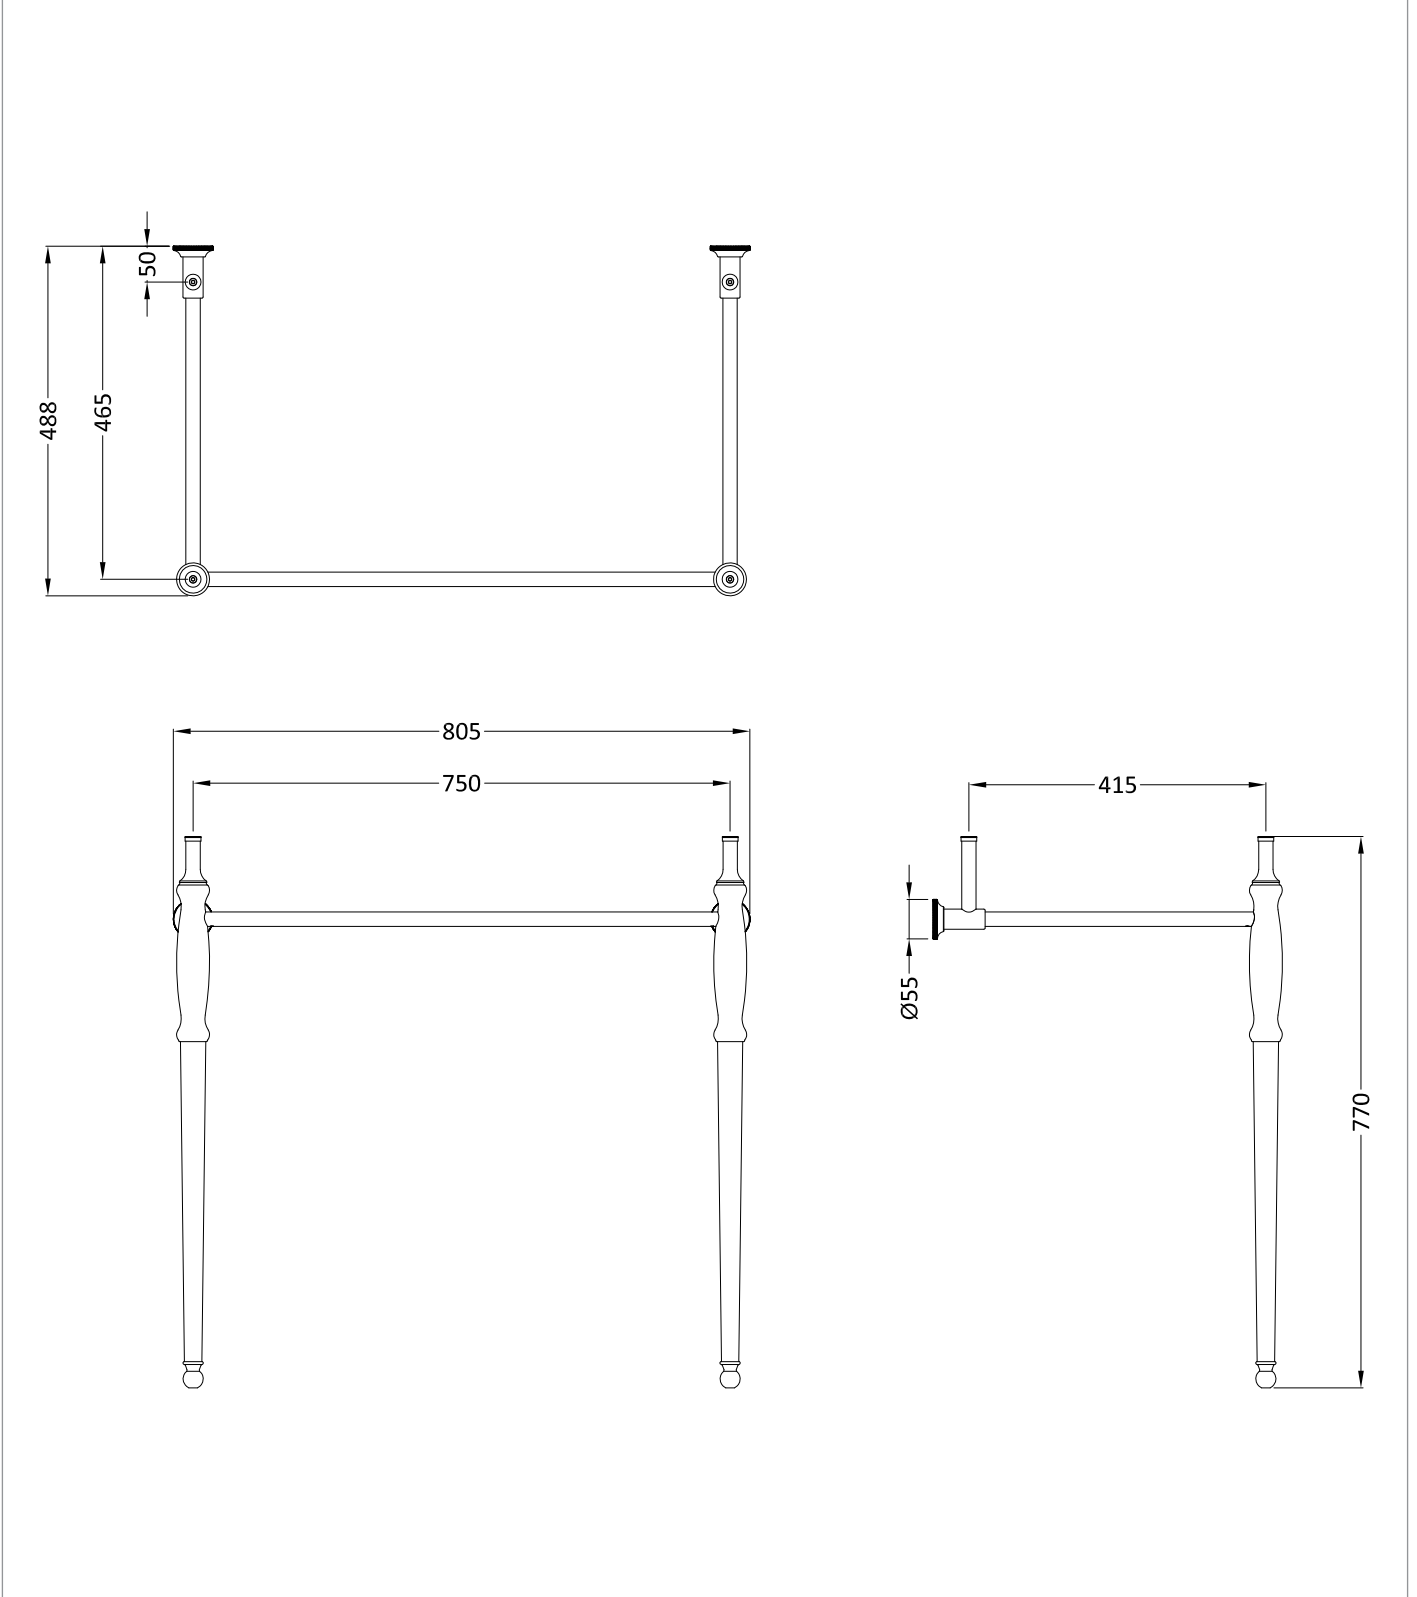

PRODUCT DATA SHEET

Burlington[®]

PRODUCT CODE

GU85X77C

RANGE

Guild

DESCRIPTION

Guild Basin Stand 85cm Chrome

CATEGORY	Sanitaryware
WARRANTY DETAILS	15 Years
COLOUR	Chrome
FINISH APPLICATION	Electroplated
PRIMARY MATERIAL	Zinc Alloy
INSTALL TYPE	Wall Mounted
PRODUCT WIDTH MM	805
PRODUCT HEIGHT MM	770
PRODUCT DEPTH MM	488
PRODUCT NET WEIGHT KG	5.64
STANDARDS	ISO9001

FIXINGS INCLUDED	Yes
------------------	-----

TECHNICAL DIMENSIONS

Dimensions in mm unless otherwise specified.

Tolerances (per material type) apply.

SPARES LIST

Only the parts labelled are available as spares.

NUMBER	PART CODE	DESCRIPTION
1	SP1808	Guild Foot For Basin Stands Piece In Brushed Nickel
	SP1809	Guild Foot For Basin Stands Piece In Gold
	SP1807	Guild Foot For Basin Stands Piece In Chrome
2	SP1811	Guild Leg For Basin Stands Piece In Brushed Nickel
	SP1812	Guild Leg For Basin Stands Piece In Gold
	SP1810	Guild Leg For Basin Stands Piece In Chrome
3	SP843GOLD	Guild Adjustable Screw Of Basin Stands Piece In Gold
4	SP1806	Guild Floor Fixing Basin Stands Set