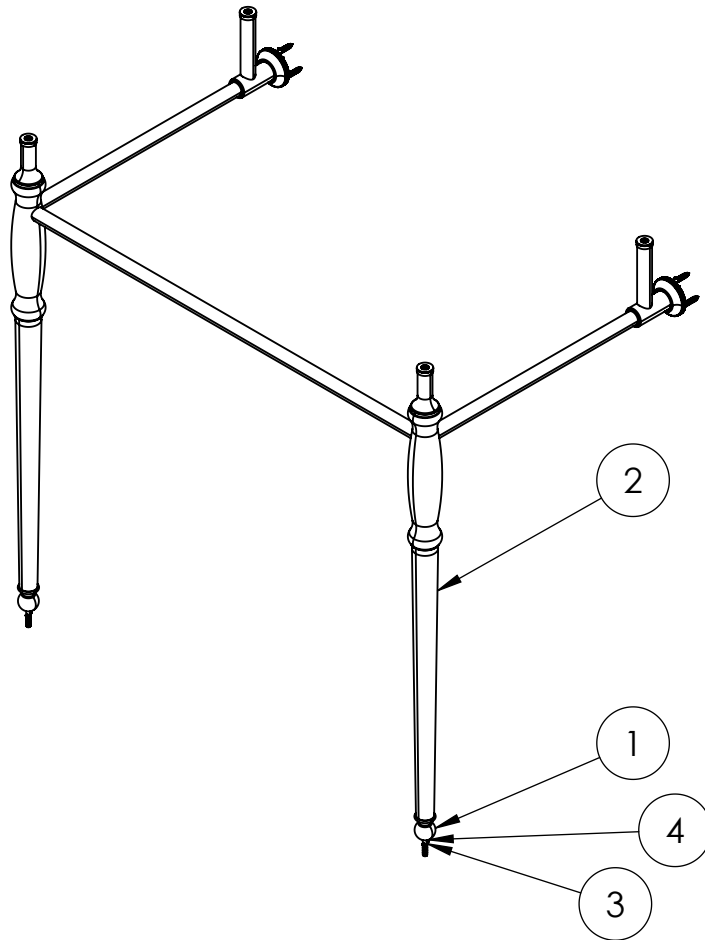

CATEGORY	Sanitaryware
WARRANTY DETAILS	15 Years
COLOUR	Chrome
FINISH APPLICATION	Electroplated
PRIMARY MATERIAL	Zinc Alloy
INSTALL TYPE	Wall Mounted
PRODUCT WIDTH MM	805
PRODUCT HEIGHT MM	770
PRODUCT DEPTH MM	488
PRODUCT NET WEIGHT KG	5.64
STANDARDS	ISO9001

FIXINGS INCLUDED	Yes
------------------	-----

TECHNICAL DIMENSIONS

Dimensions in mm unless otherwise specified.

Tolerances (per material type) apply.

SPARES LIST

Only the parts labelled are available as spares.

NUMBER	PART CODE	DESCRIPTION
1	SP1808	Guild Foot For Basin Stands Piece In Brushed Nickel
	SP1809	Guild Foot For Basin Stands Piece In Gold
	SP1807	Guild Foot For Basin Stands Piece In Chrome
2	SP1811	Guild Leg For Basin Stands Piece In Brushed Nickel
	SP1812	Guild Leg For Basin Stands Piece In Gold
	SP1810	Guild Leg For Basin Stands Piece In Chrome
3	SP843GOLD	Guild Adjustable Screw Of Basin Stands Piece In Gold
4	SP1806	Guild Floor Fixing Basin Stands Set