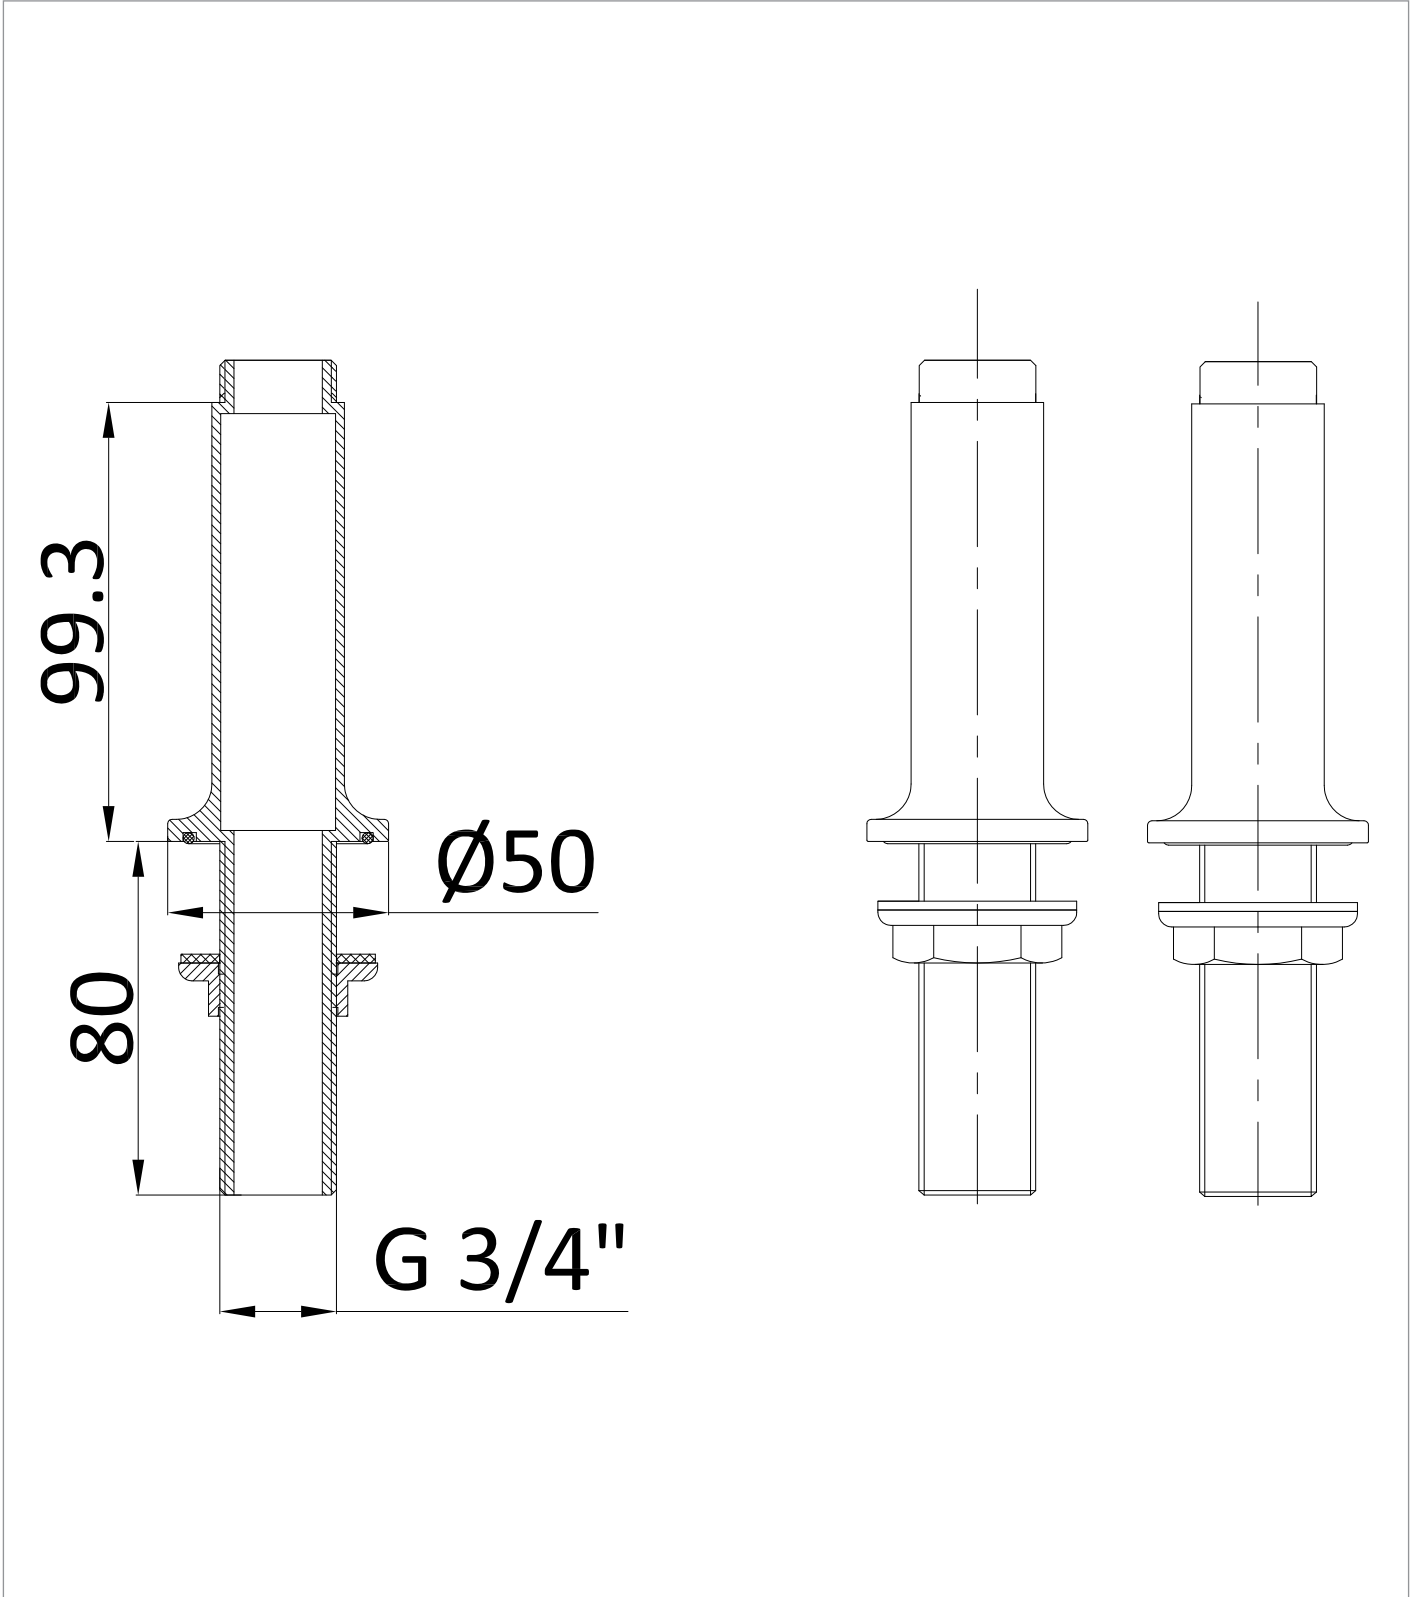

PRODUCT DATA SHEET

Burlington[®]

PRODUCT CODE

GU001DC

RANGE

Guild

DESCRIPTION

Guild 3/4 Deck Unions Chrome

CATEGORY	Brassware
WARRANTY DETAILS	15 Years
COLOUR	Chrome
FINISH APPLICATION	Electroplated
PRIMARY MATERIAL	Brass
INSTALL TYPE	Deck Mounted
PRODUCT WIDTH MM	50
PRODUCT HEIGHT MM	99.3
PRODUCT NET WEIGHT KG	0.79

INLET CONNECTIONS THREAD	G3/4"
OUTLET CONNECTIONS THREAD	G3/4"

PRESSURE (BAR)	0.2	0.5	1	2	3	4	5
PRIMARY FLOWRATE							
HANDSET FLOWRATE							
MESSAGE FLOW RATE							
AIR FLOW RATE							
WIRE FLOW RATE							
WATERFALL FLOW RATE							
MIST FLOW RATE							
HANDSPRAY FLOW RATE							

 Part of the Bathroom Brands Group

TECHNICAL DIMENSIONS

Dimensions in mm unless otherwise specified.

Tolerances (per material type) apply.

SPARES LIST

Only the parts labelled are available as spares.

SPARES AVAILABLE UPON REQUEST