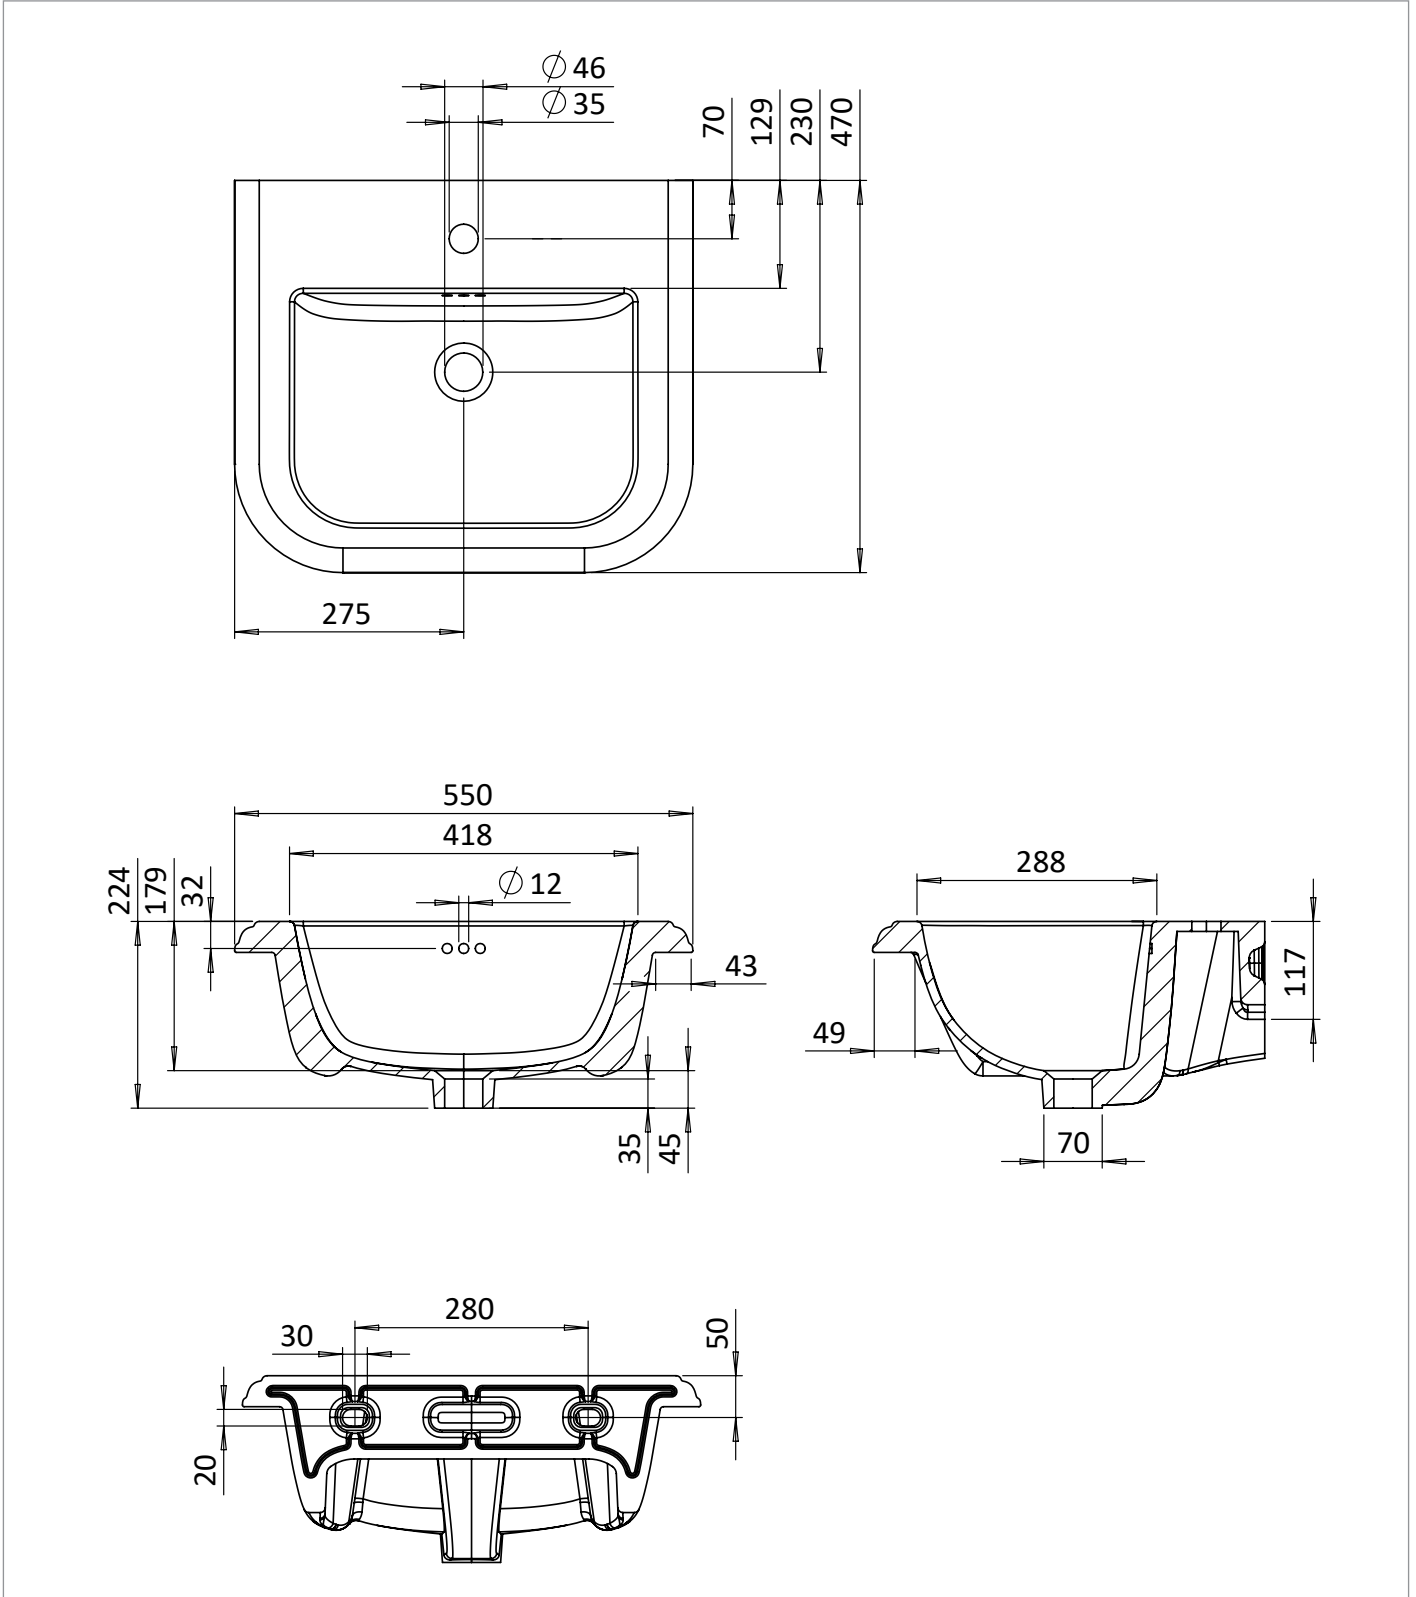

## DESCRIPTION

Chalfont Ceramic Basin 550mm 1 Tap Hole

CATEGORY	Sanitaryware
WARRANTY DETAILS	Lifetime
COLOUR	Gloss White
FINISH APPLICATION	Glazed
PRIMARY MATERIAL	Fine Fire Clay
INSTALL TYPE	Furniture Mounted
PRODUCT WIDTH MM	470
PRODUCT HEIGHT MM	224
PRODUCT LENGTH MM	550
PRODUCT NET WEIGHT KG	7.4
STANDARDS	EN 31:2011,EN 14688:2015

TAP HOLES	1TH
FIXINGS INCLUDED	No
OVERFLOW	Yes
BASIN WASTE SIZE	45mm

## TECHNICAL DIMENSIONS

Dimensions in mm unless otherwise specified.

Tolerances (per material type) apply.

**SPARES LIST**

Only the parts labelled are available as spares.

**NO SPARES AVAILABLE**